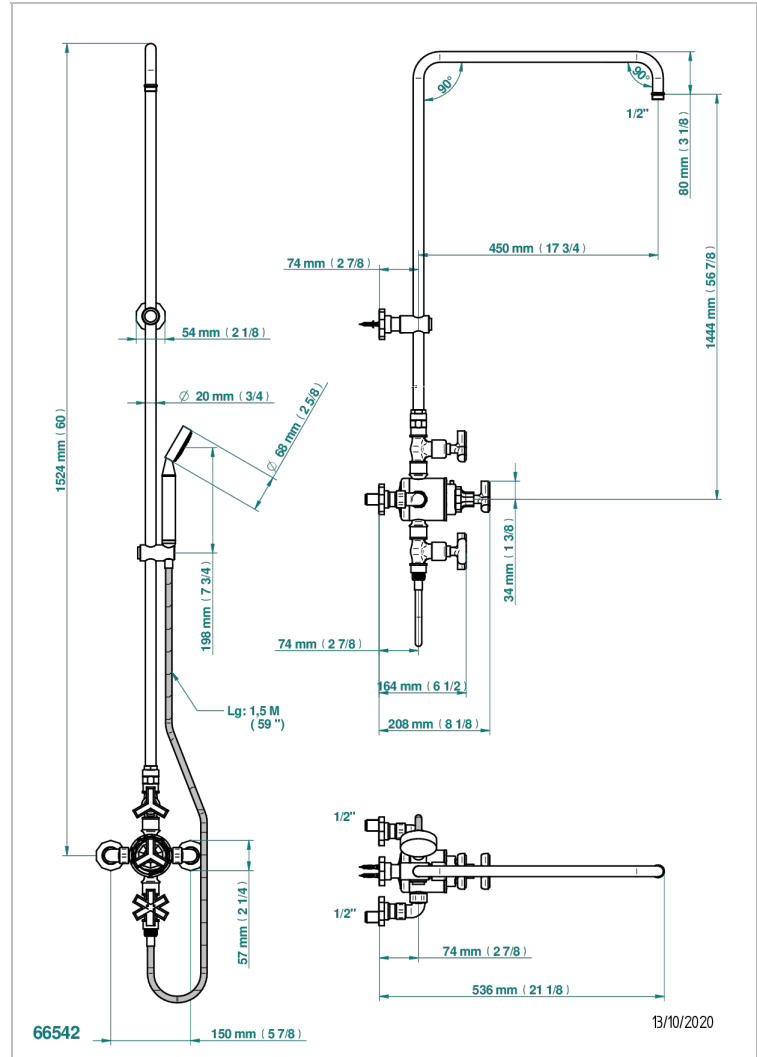

LES ONDES

G8A-64TRCD

THG[®]
PARIS

Wall mounted thermostatic shower mixer / shut off valves / exposed shower column / telephone shower, hose and Wall mounted cradle - 150 mm centres. (without shower head)

CHARACTERISTIC

- Les Ondes
- Wall mounted thermostatic shower mixer / shut off valves / exposed shower column / telephone shower, hose and Wall mounted cradle - 150 mm centres. (without shower head)

TECHNICAL SPECS

- Recommandé : 3 bars (max. 5 bars) - Advised : 43,5 psi (max. 72 psi)
- Douchette : 9,5 l/min à 3 bars (2.52 gpm at 43.5 psi)
- ajouter la pomme - add the showerhead

AVAILABLE FINITIONS

Antique nickel - H28
Black ceram - D30
Blush PVD - H62
Brass color PVD - H49
Brown bronze color PVD - F33
Gold color PVD - H52