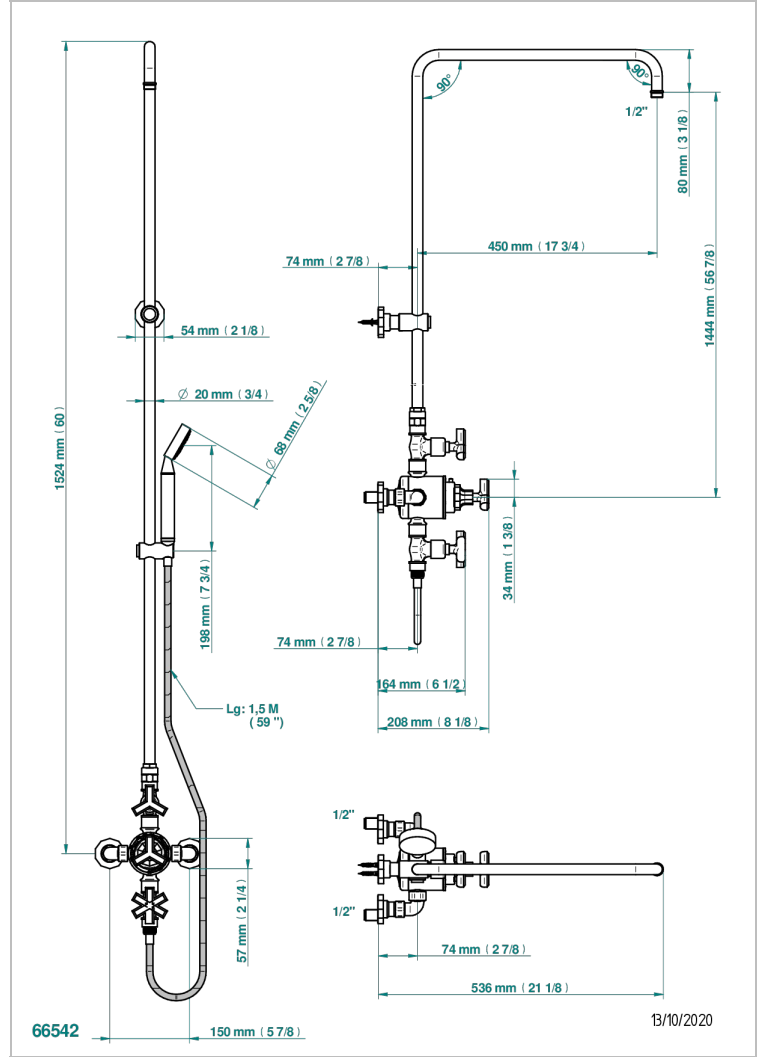

# LES ONDES

G8A-64TRCD

THG<sup>®</sup>  
PARIS

Wall mounted thermostatic shower mixer / shut off valves / exposed shower column / telephone shower, hose and Wall mounted cradle - 150 mm centres. (without shower head)

## CHARACTERISTIC

- Les Ondes
- Wall mounted thermostatic shower mixer / shut off valves / exposed shower column / telephone shower, hose and Wall mounted cradle - 150 mm centres. (without shower head)

## TECHNICAL SPECS

- Recommandé : 3 bars (max. 5 bars) - Advised : 43,5 psi (max. 72 psi)
- Douchette : 9,5 l/min à 3 bars (2.52 gpm at 43.5 psi)
- ajouter la pomme - add the showerhead