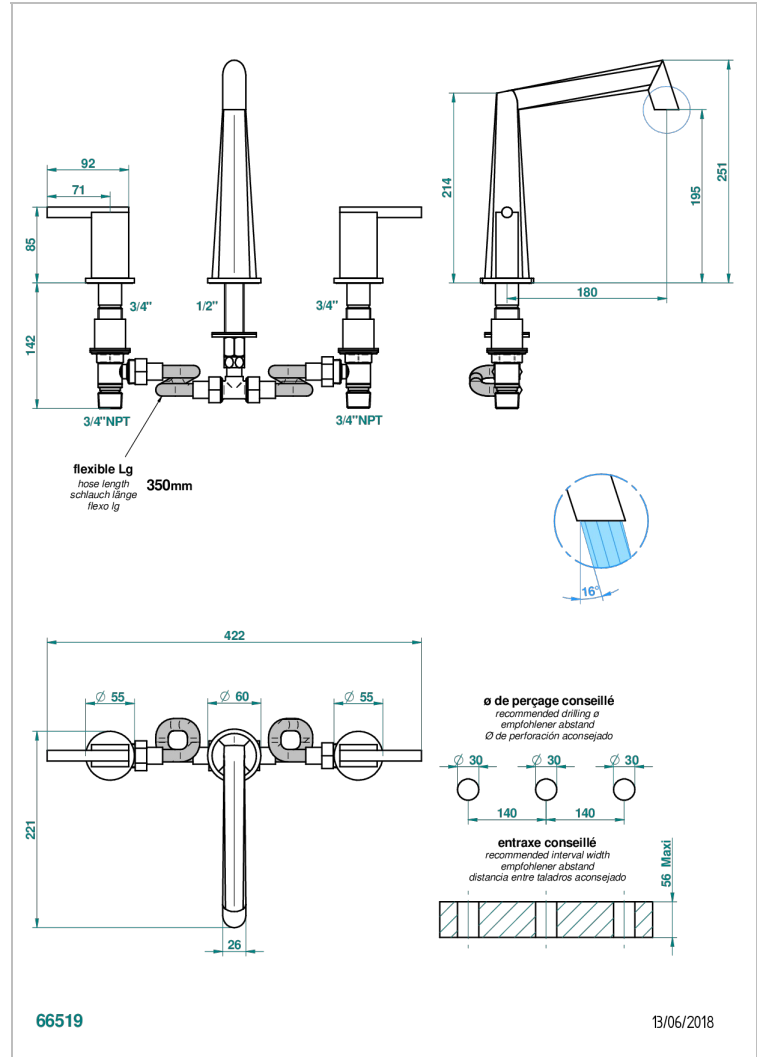

# MONTAIGNE LEONARDO GREY MARBLE WITH LEVER HANDLES

G3U-25US

Roman tub set with 3/4" valves