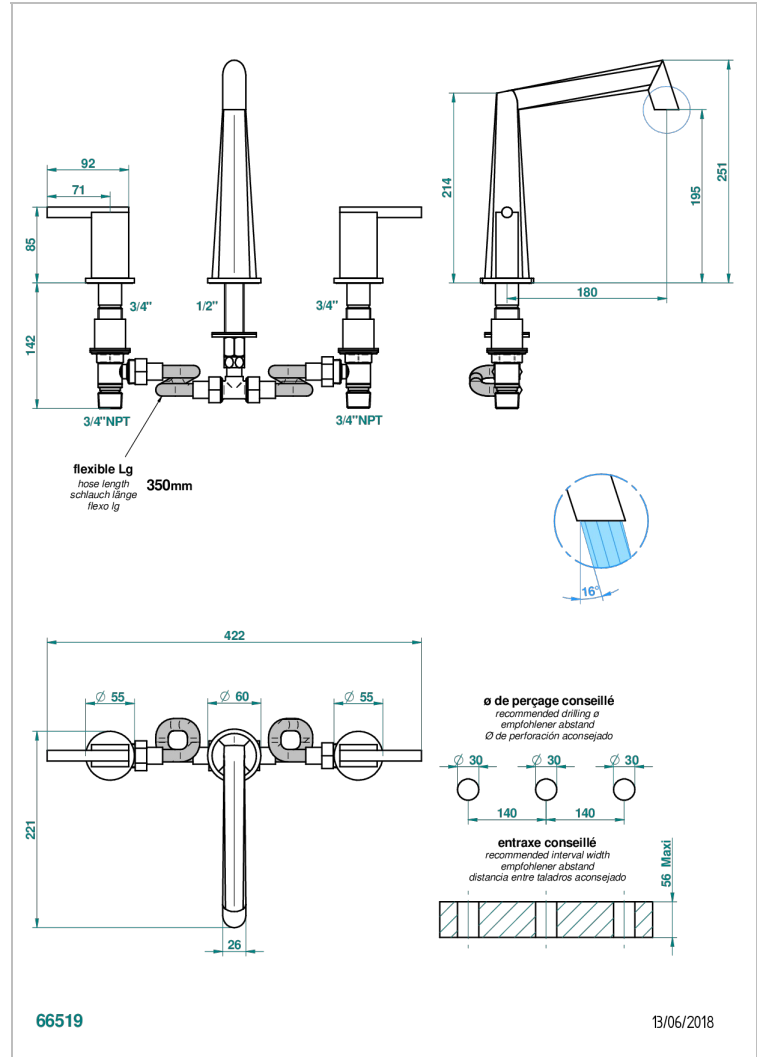

MONTAIGNE LEONARDO GREY MARBLE WITH LEVER HANDLES

G3U-25

Rim mounted 3-hole bath mixer, goliath spout

CHARACTERISTIC

- ACS : 18ACCLY403

STANDARDS

AVAILABLE FINITIONS

Antique nickel - H28
Black ceram - D30
Blush PVD - H62
Brass color PVD - H49
Brown bronze color PVD - F33
Gold color PVD - H52