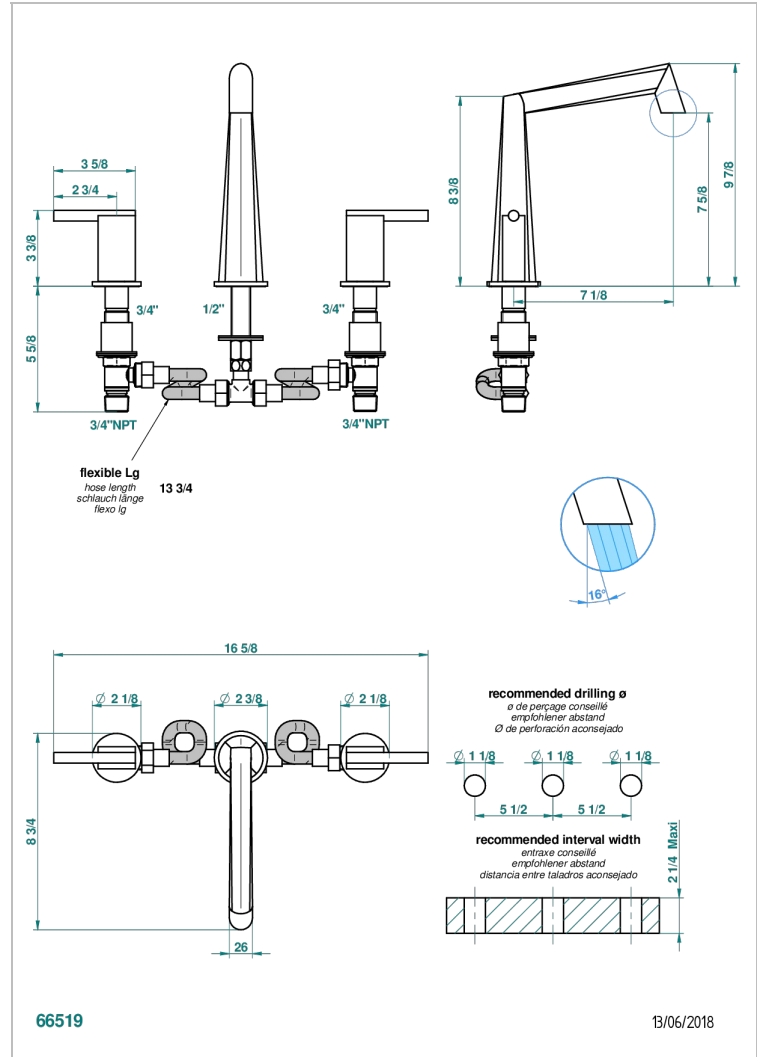

# MONTAIGNE LEONARDO GREY MARBLE WITH LEVER HANDLES

G3U-25

Rim mounted 3-hole bath mixer, goliath spout

## CHARACTERISTIC

- ACS : 18ACCLY403