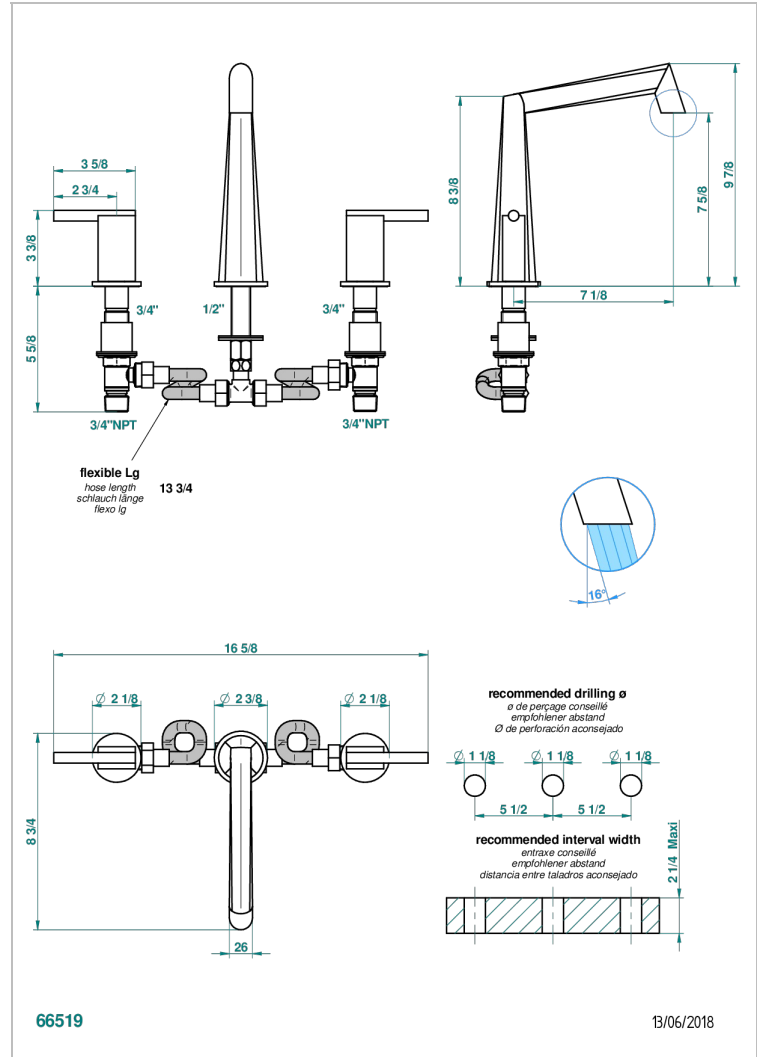

MONTAIGNE LEONARDO GREY MARBLE WITH LEVER HANDLES

G3U-25

Rim mounted 3-hole bath mixer, goliath spout

CHARACTERISTIC

- ACS : 18ACCLY403

STANDARDS

AVAILABLE FINITIONS

Antique nickel - H28
Black ceram - D30
Blush PVD - H62
Brass color PVD - H49
Brown bronze color PVD - F33
Gold color PVD - H52