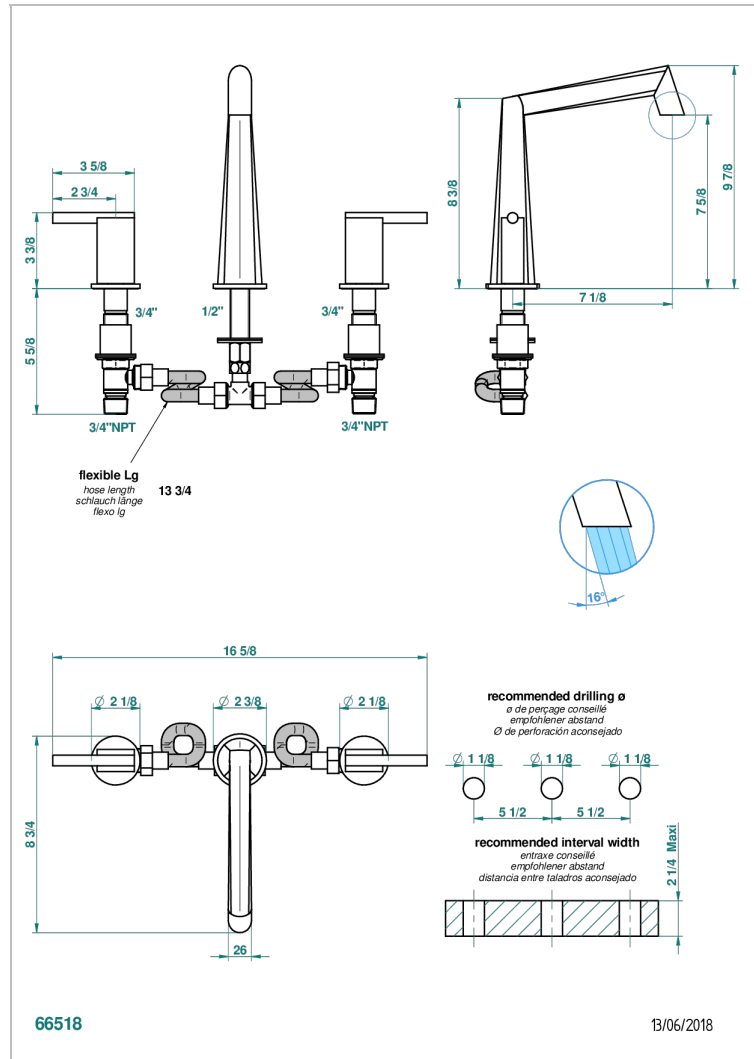

MONTAIGNE GRAND ANTIQUE MARBLE WITH LEVER

G3S-25

Rim mounted 3-hole bath mixer, goliath spout

CHARACTERISTIC

- ACS : 18ACCLY403

STANDARDS

AVAILABLE FINITIONS

Antique nickel - H28
Black ceram - D30
Blush PVD - H62
Brass color PVD - H49
Brown bronze color PVD - F33
Gold color PVD - H52