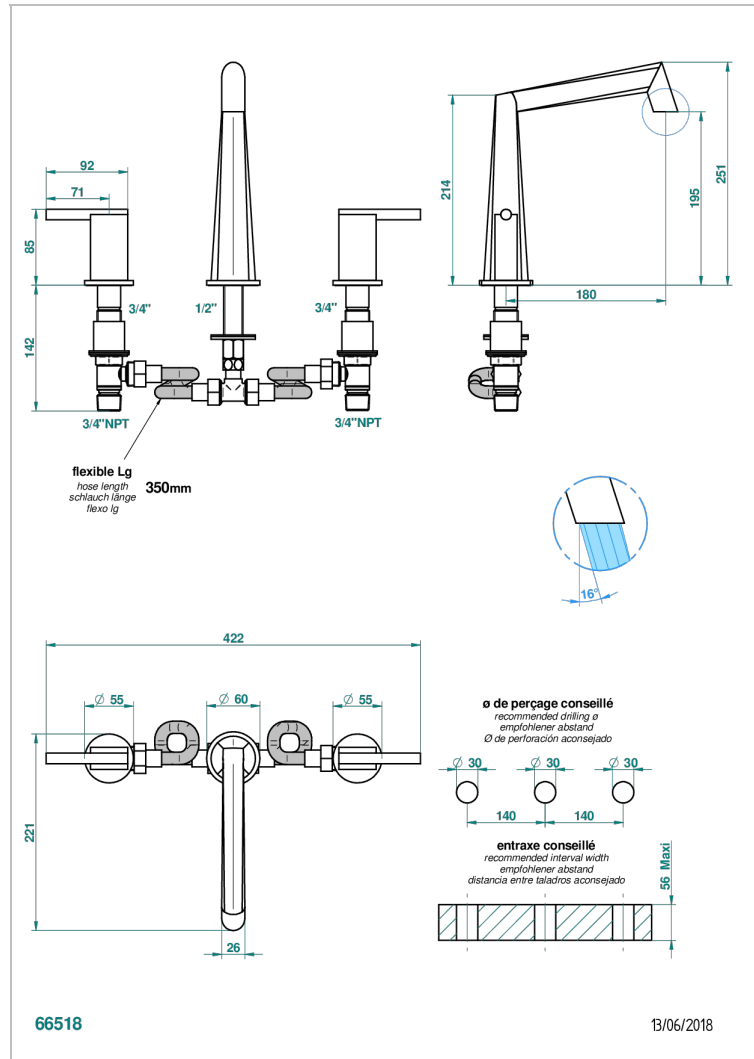

# MONTAIGNE GRAND ANTIQUE MARBLE WITH LEVER

G3S-25

Rim mounted 3-hole bath mixer, goliath spout

## CHARACTERISTIC

- ACS : 18ACCLY403