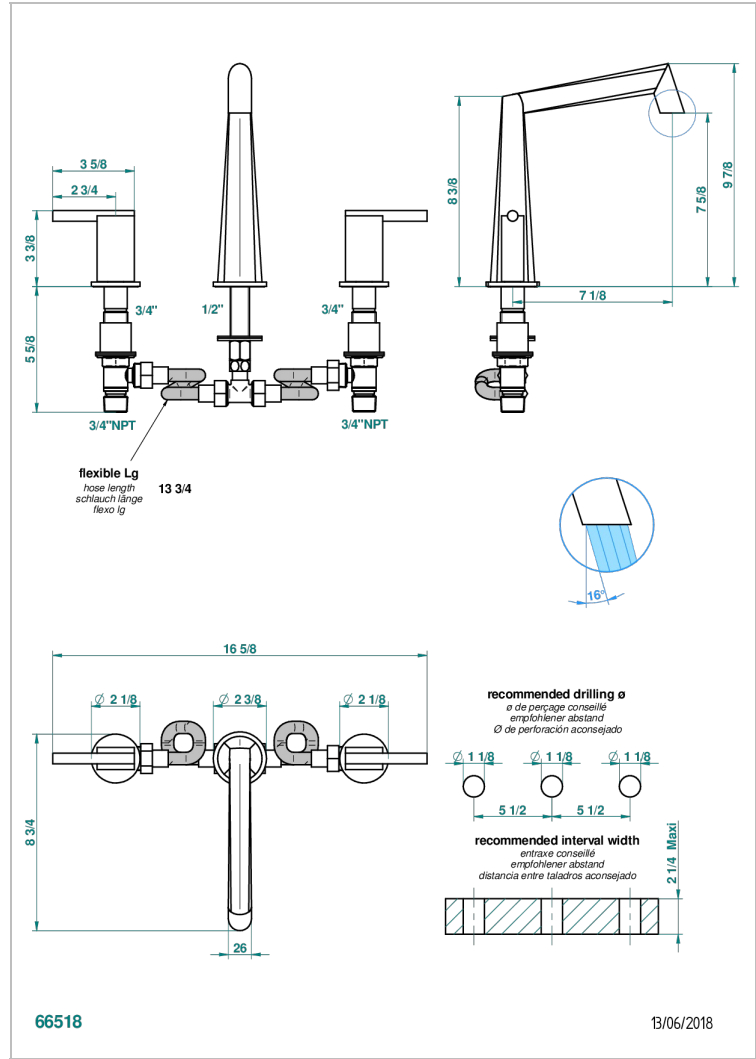

# MONTAIGNE GRAND ANTIQUE MARBLE WITH LEVER

G3S-25

Rim mounted 3-hole bath mixer, goliath spout

## CHARACTERISTIC

- ACS : 18ACCLY403