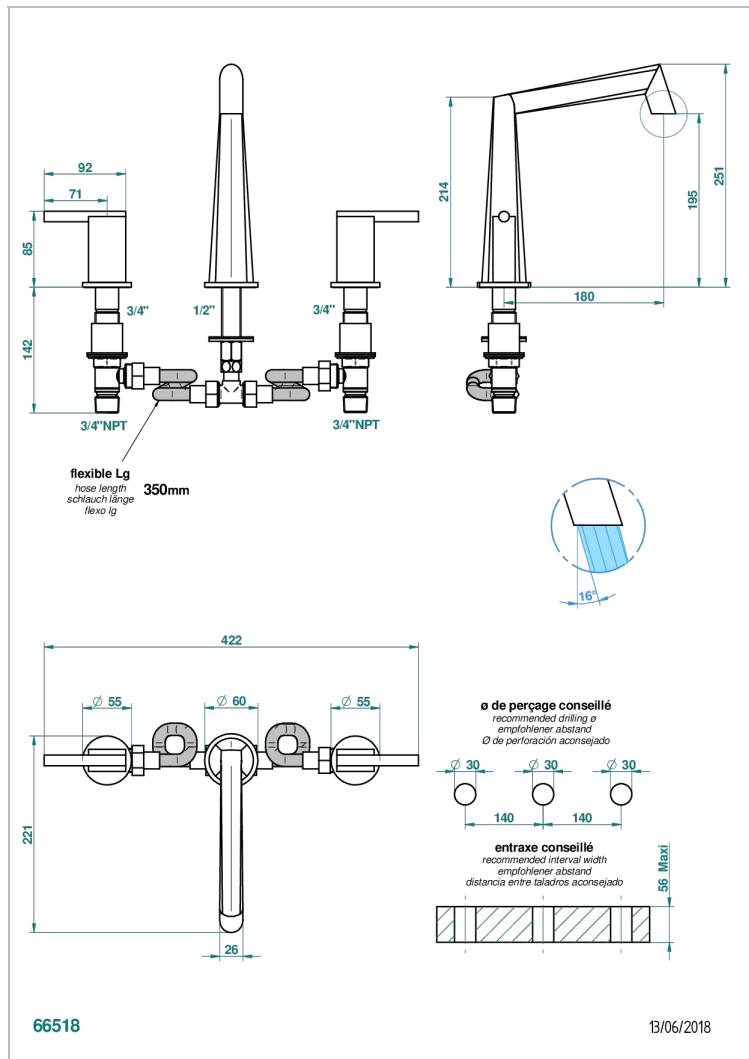

# MONTAIGNE GRAND ANTIQUE MARBLE WITH LEVER

G3S-25

Rim mounted 3-hole bath mixer, goliath spout

## CHARACTERISTIC

- ACS : 18ACCLY403