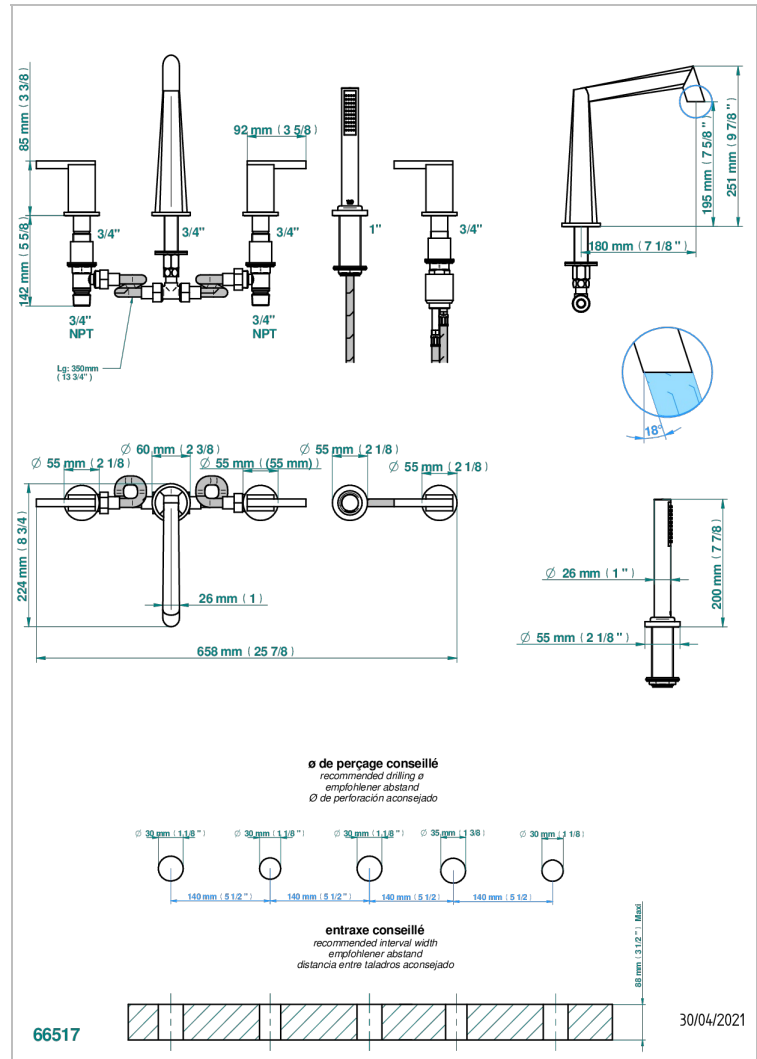

# MONTAIGNE LEONARDO GREY MARBLE WITH LEVER HANDLES

G3U-1132US

Roman tub set with 2 x 3/4" valves and rim mounted ceramic mixer with progressive cartridge and handshower

## CHARACTERISTIC

- Montaigne Leonardo Grey marble with lever handles
- Roman tub set with 2 x 3/4" valves and rim mounted ceramic mixer with progressive cartridge and handshower