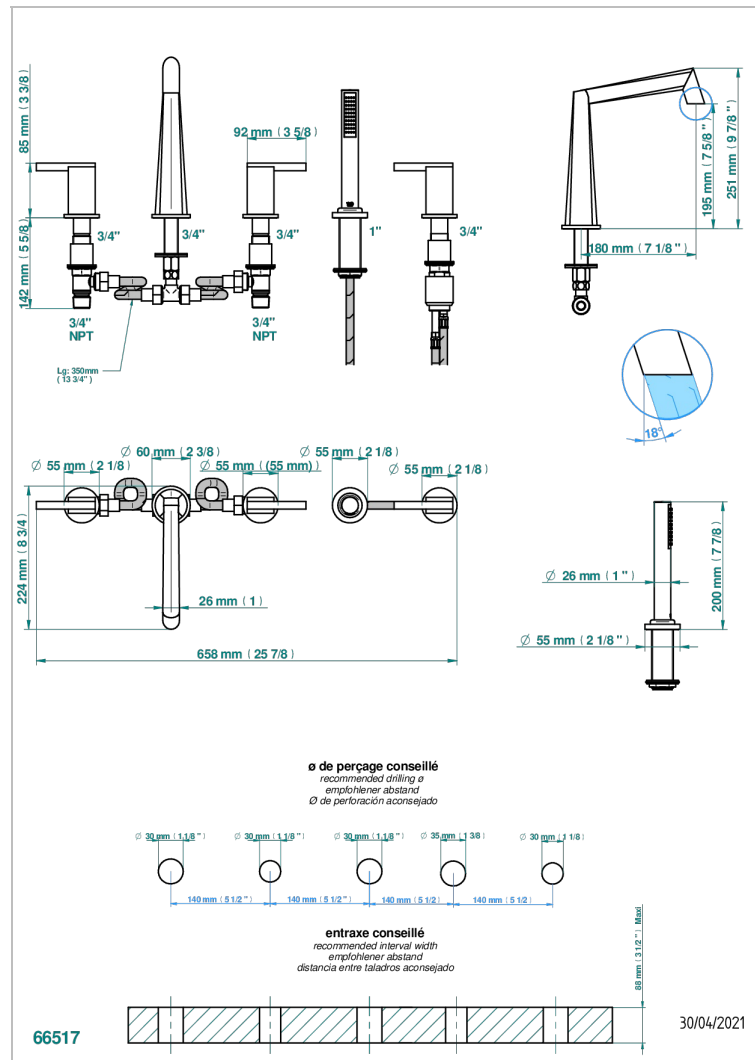

MONTAIGNE LEONARDO GREY MARBLE WITH LEVER HANDLES

G3U-1132

5-hole bath/shower mixer with goliath spout, 2 x 3/4" valves, and rim mounted handshower supplied by progressive cartridge mixer

CHARACTERISTIC

- Montaigne Leonardo Grey marble with lever handles
- 5-hole bath/shower mixer with goliath spout, 2 x 3/4" valves, and rim mounted handshower supplied by progressive cartridge mixer

AVAILABLE FINITIONS

Antique nickel - H28
Black ceram - D30
Blush PVD - H62
Brass color PVD - H49
Brown bronze color PVD - F33
Gold color PVD - H52

Graphite PVD - H64
Lacquered light bronze - D01
Matt Umber PVD - H67
Matt blush PVD - H60
Matt brass color PVD - H50
Matt brown bronze color PVD - F34