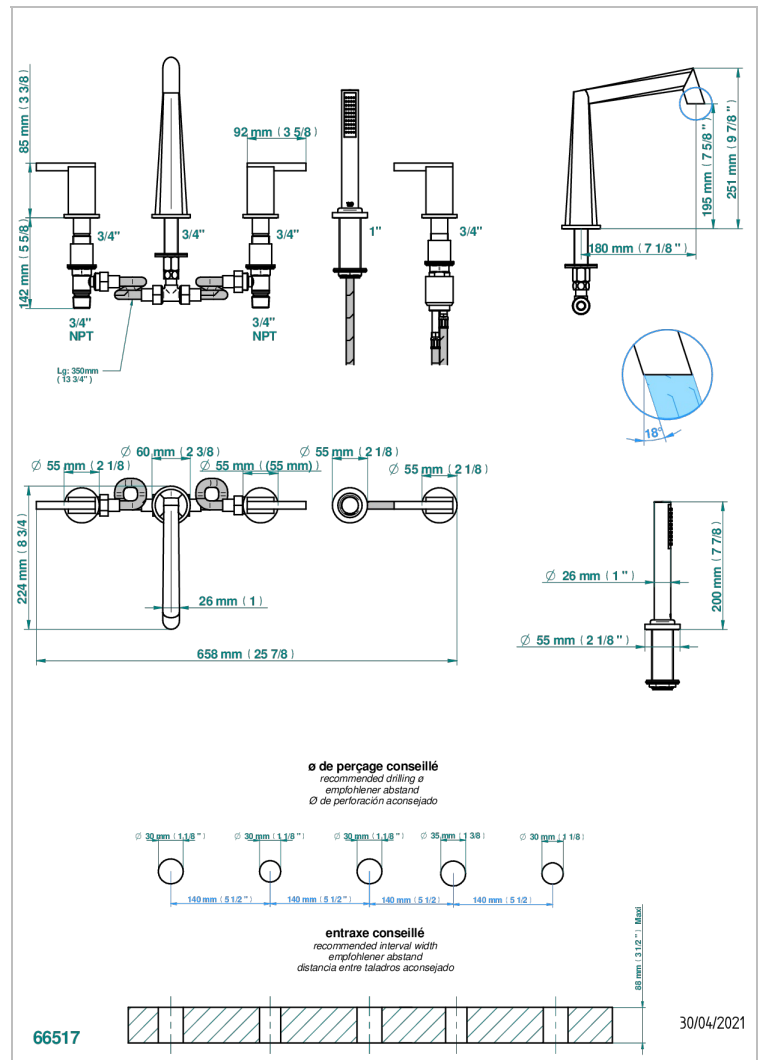

# MONTAIGNE LEONARDO GREY MARBLE WITH LEVER HANDLES

G3U-1132

5-hole bath/shower mixer with goliath spout, 2 x 3/4" valves, and rim mounted handshower supplied by progressive cartridge mixer

## CHARACTERISTIC

- Montaigne Leonardo Grey marble with lever handles
- 5-hole bath/shower mixer with goliath spout, 2 x 3/4" valves, and rim mounted handshower supplied by progressive cartridge mixer