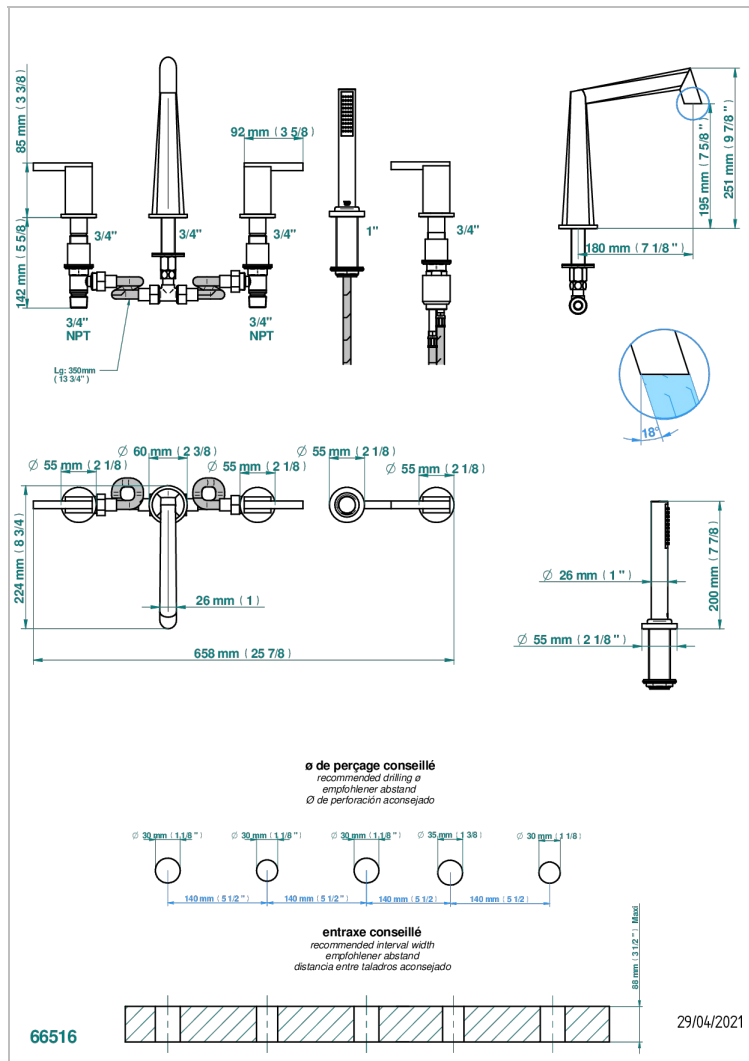

# MONTAIGNE GRAND ANTIQUE MARBLE WITH LEVER

G3S-1132US

Bath/shower set with goliath spout, 2 x 3/4" valves, rim mounted ceramic mixer tap with progressive cartridge & rim mounted handshower set

## CARACTERÍSTICAS

- Montaigne Grand Antique marble with lever
- Bath/shower set with goliath spout, 2 x 3/4" valves, rim mounted ceramic mixer tap with progressive cartridge & rim mounted handshower set