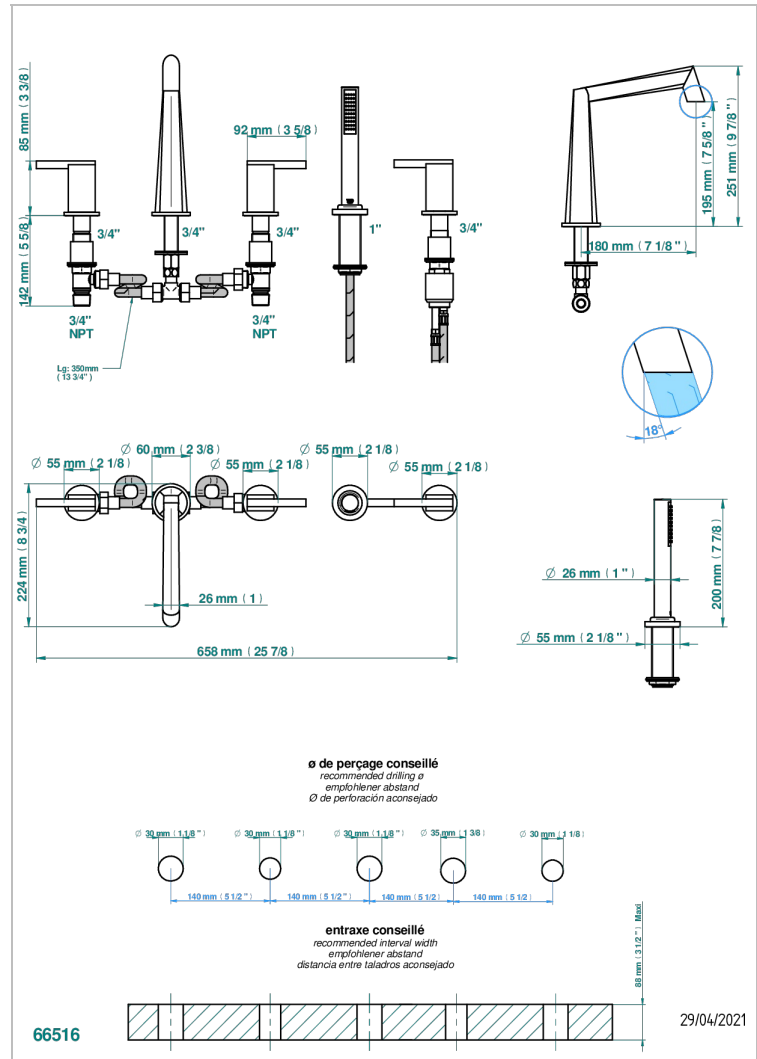

MONTAIGNE GRAND ANTIQUE MARBLE WITH LEVER HANDLES

G3S-1132US

Roman tub set with 2 x 3/4" valves and rim mounted ceramic mixer with progressive cartridge and handshower

CHARACTERISTIC

- Montaigne Grand Antique marble with lever handles
- Roman tub set with 2 x 3/4" valves and rim mounted ceramic mixer with progressive cartridge and handshower