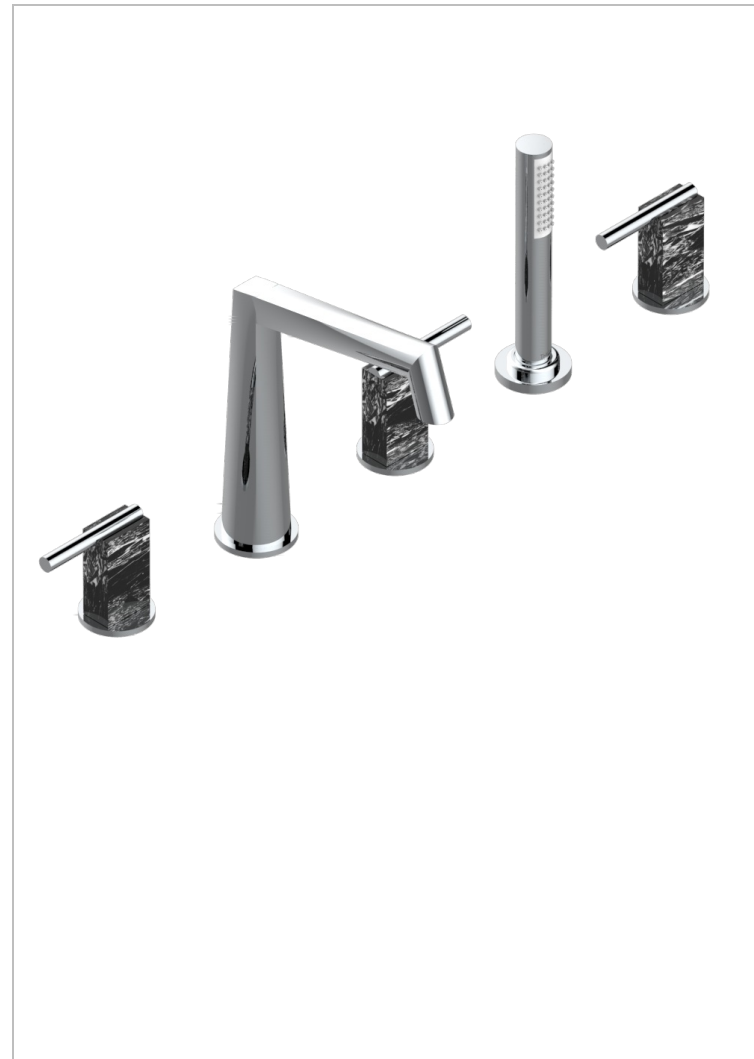

MONTAIGNE GRAND ANTIQUE MARBLE WITH LEVER HANDLES

G3S-1132US

Roman tub set with 2 x 3/4" valves and rim mounted ceramic mixer with progressive cartridge and handshower

CHARACTERISTIC

- Montaigne Grand Antique marble with lever handles
- Roman tub set with 2 x 3/4" valves and rim mounted ceramic mixer with progressive cartridge and handshower

AVAILABLE FINITIONS

Black ceram - D30
Blush PVD - H62
Brass color PVD - H49
Brown bronze color PVD - F33
Chrome polished - A02
Chrome polished / gold polished - G02

Copper antique matt, coated - H07
Gold color PVD - H52
Gold mat - F07
Gold polished - F01
Graphite PVD - H64
Light coated bronze - D01

Matt Umber PVD - H67
Matt blush PVD - H60
Matt brass color PVD - H50
Matt brown bronze color PVD - F34
Matt chrome (American satin) - C02
Matt gold color PVD - H53

Matt graphite PVD - H65
Matt nickel (American satin) - C01
Matt nickel color PVD - H56
Nickel antique / Sovereign - H28
Nickel color PVD - H55
Nickel polished - B01

Soft gold - F30
Soft matt gold - F31
Umber PVD - H66