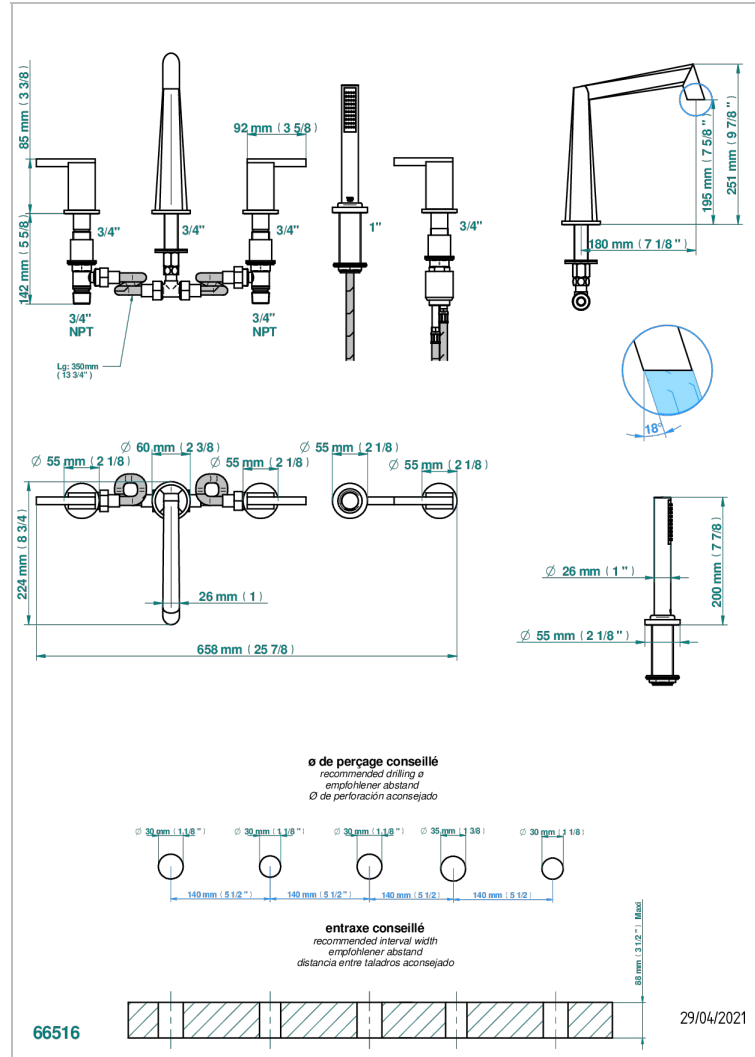

MONTAIGNE GRAND ANTIQUE MARBLE WITH LEVER

G3S-1132

5-hole bath/shower mixer with goliath spout, 2 x 3/4" valves, and rim mounted handshower supplied by progressive cartridge mixer

CHARACTERISTIC

- Montaigne Grand Antique marble with lever
- 5-hole bath/shower mixer with goliath spout, 2 x 3/4" valves, and rim mounted handshower supplied by progressive cartridge mixer