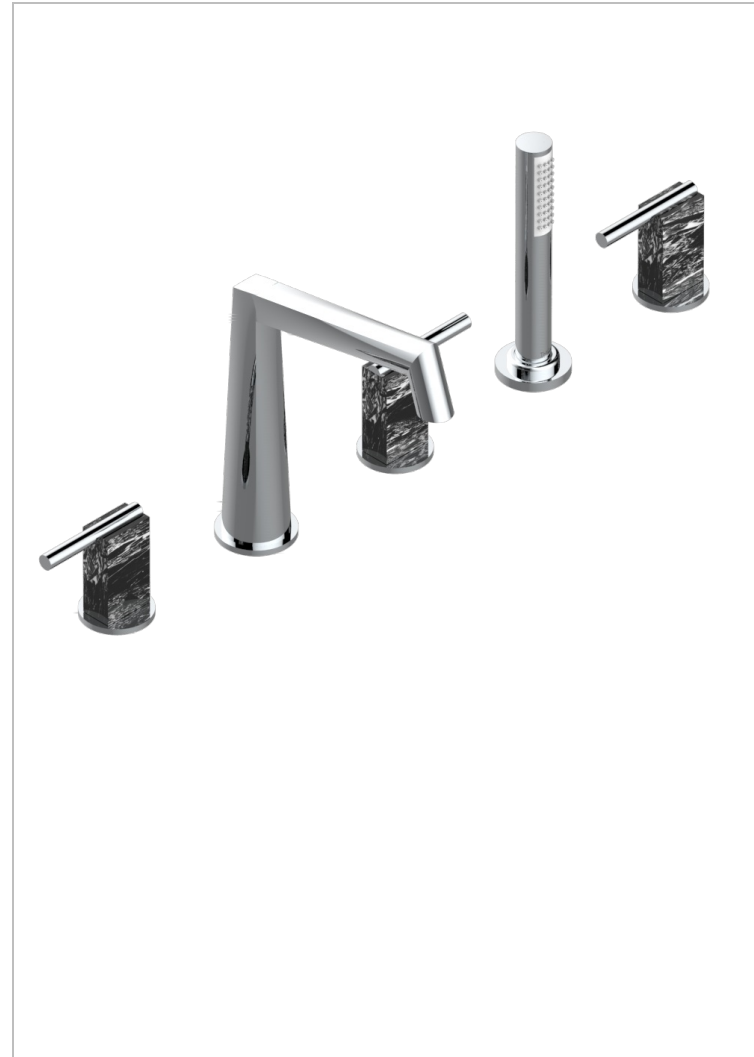

MONTAIGNE GRAND ANTIQUE MARBLE WITH LEVER

G3S-1132

5-hole bath/shower mixer with goliath spout, 2 x 3/4" valves, and rim mounted handshower supplied by progressive cartridge mixer

CHARACTERISTIC

- Montaigne Grand Antique marble with lever
- 5-hole bath/shower mixer with goliath spout, 2 x 3/4" valves, and rim mounted handshower supplied by progressive cartridge mixer

AVAILABLE FINITIONS

Antique nickel - H28
Black ceram - D30
Blush PVD - H62
Brass color PVD - H49
Brown bronze color PVD - F33
Gold color PVD - H52

Graphite PVD - H64
Lacquered light bronze - D01
Matt Umber PVD - H67
Matt blush PVD - H60
Matt brass color PVD - H50
Matt brown bronze color PVD - F34

Matt chrome - C02
Matt gold - F07
Matt gold color PVD - H53
Matt graphite PVD - H65
Matt nickel (color finish) - C01
Matt nickel color PVD - H56

Nickel color PVD - H55
Polished chrome (color finish) - A02
Polished chrome / Polished gold (color finish) - G02
Polished gold (color finish) - F01
Polished nickel - B01
Soft gold - F30

Soft matt gold - F31
Umber PVD - H66
Varnished matt antique red copper (color finish) - H07