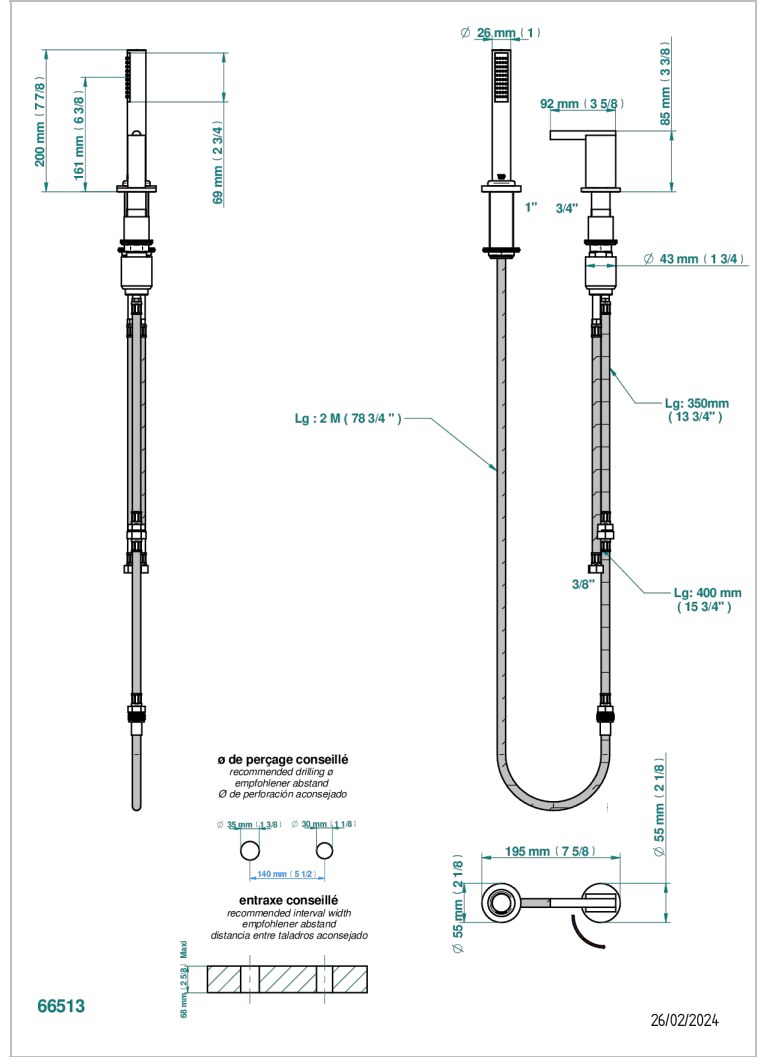

MONTAIGNE LEONARDO GREY MARBLE WITH LEVER HANDLES

G3U-6532/60A

Deck mounted mixer with handshower, progressive cartridge

CHARACTERISTIC

- ACS : 22ACCLY009

STANDARDS

AVAILABLE FINITIONS

Black ceram - D30
Blush PVD - H62
Brass color PVD - H49
Brown bronze color PVD - F33
Chrome polished - A02
Chrome polished / gold polished - G02

Copper antique matt, coated - H07
Gold color PVD - H52
Gold mat - F07
Gold polished - F01
Graphite PVD - H64
Light coated bronze - D01

Matt Umber PVD - H67
Matt blush PVD - H60
Matt brass color PVD - H50
Matt brown bronze color PVD - F34
Matt chrome (American satin) - C02
Matt gold color PVD - H53

Matt graphite PVD - H65
Matt nickel (American satin) - C01
Matt nickel color PVD - H56
Nickel antique / Sovereign - H28
Nickel color PVD - H55
Nickel polished - B01

Soft gold - F30
Soft matt gold - F31
Umber PVD - H66