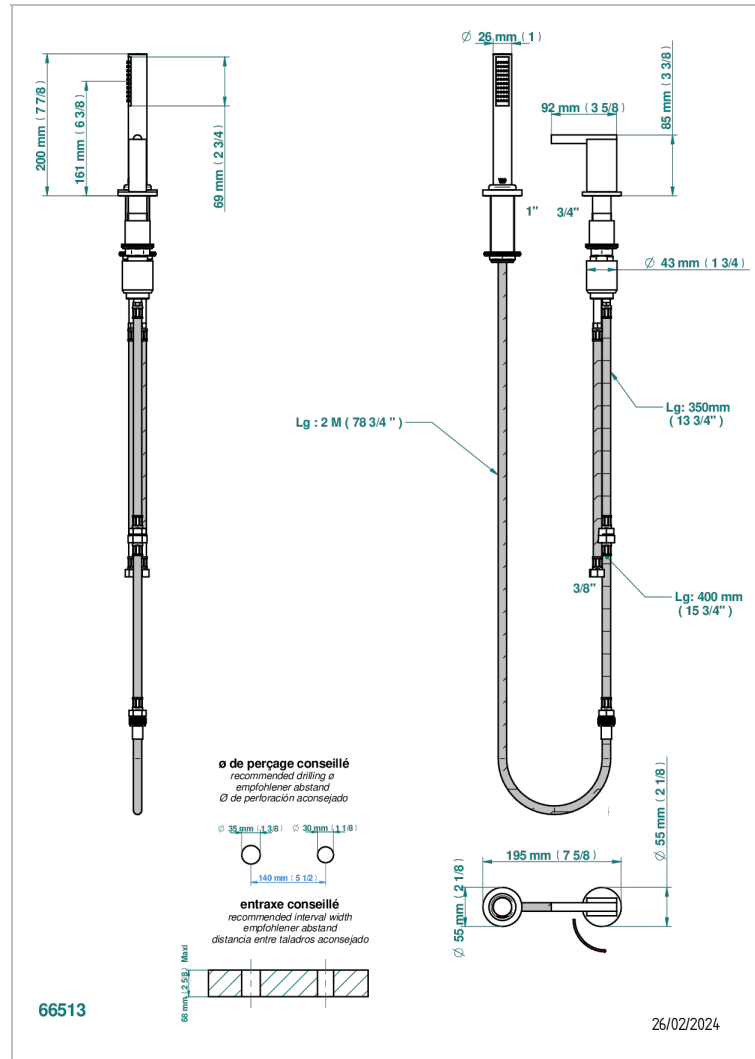

MONTAIGNE LEONARDO GREY MARBLE WITH LEVER HANDLES

G3U-6532/60A

Rim mounted ceramic mixer with handshower with progressive cartridge

CHARACTERISTIC

- ACS : 22ACCLY009

STANDARDS

AVAILABLE FINITIONS

Antique nickel - H28
Black ceram - D30
Blush PVD - H62
Brass color PVD - H49
Brown bronze color PVD - F33
Gold color PVD - H52

Graphite PVD - H64
Lacquered light bronze - D01
Matt Umber PVD - H67
Matt blush PVD - H60
Matt brass color PVD - H50
Matt brown bronze color PVD - F34

Matt chrome - C02
Matt gold - F07
Matt gold color PVD - H53
Matt graphite PVD - H65
Matt nickel (color finish) - C01
Matt nickel color PVD - H56

Nickel color PVD - H55
Polished chrome (color finish) - A02
Polished chrome / Polished gold (color finish) - G02
Polished gold (color finish) - F01
Polished nickel - B01
Soft gold - F30

Soft matt gold - F31
Umber PVD - H66
Varnished matt antique red copper (color finish) - H07