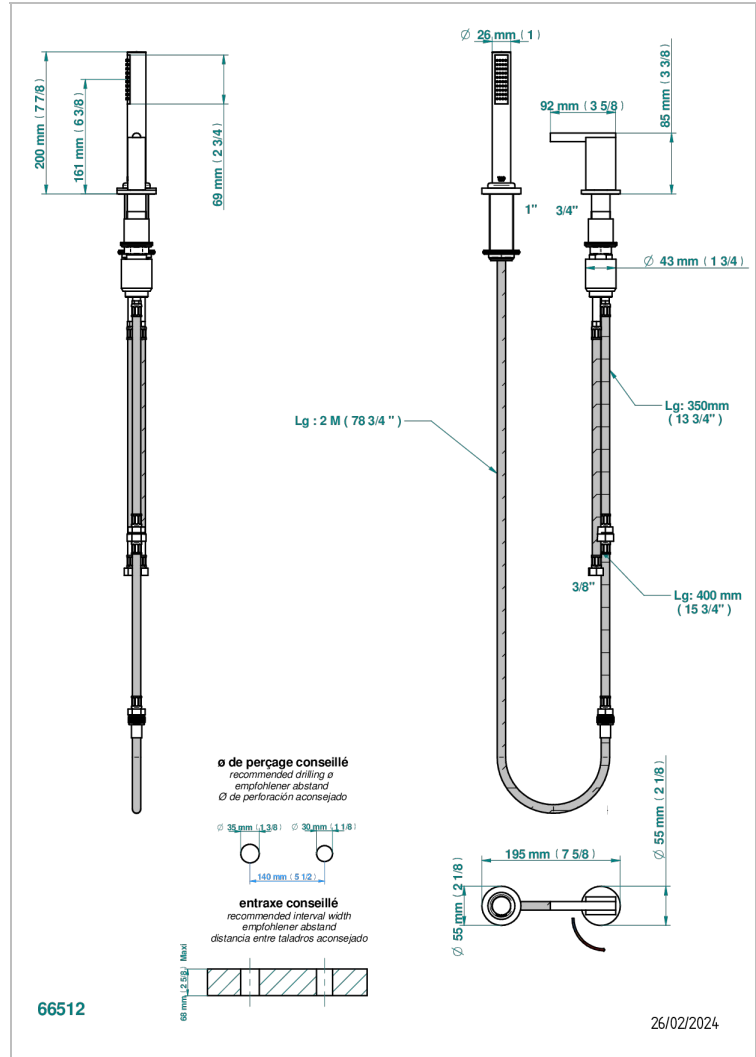

MONTAIGNE GRAND ANTIQUE MARBLE WITH LEVER

G3S-6532/60A

Rim mounted ceramic mixer with handshower with progressive cartridge

CHARACTERISTIC

- ACS : 22ACCLY009

STANDARDS

AVAILABLE FINITIONS

Antique nickel - H28
 Black ceram - D30
 Blush PVD - H62
 Brass color PVD - H49
 Brown bronze color PVD - F33
 Gold color PVD - H52

Graphite PVD - H64
 Lacquered light bronze - D01
 Matt Umber PVD - H67
 Matt blush PVD - H60
 Matt brass color PVD - H50
 Matt brown bronze color PVD - F34

Matt chrome - C02
 Matt gold - F07
 Matt gold color PVD - H53
 Matt graphite PVD - H65
 Matt nickel (color finish) - C01
 Matt nickel color PVD - H56

Nickel color PVD - H55
 Polished chrome (color finish) - A02
 Polished chrome / Polished gold (color finish) - G02
 Polished gold (color finish) - F01
 Polished nickel - B01
 Soft gold - F30

Soft matt gold - F31
 Umber PVD - H66
 Varnished matt antique red copper (color finish) - H07