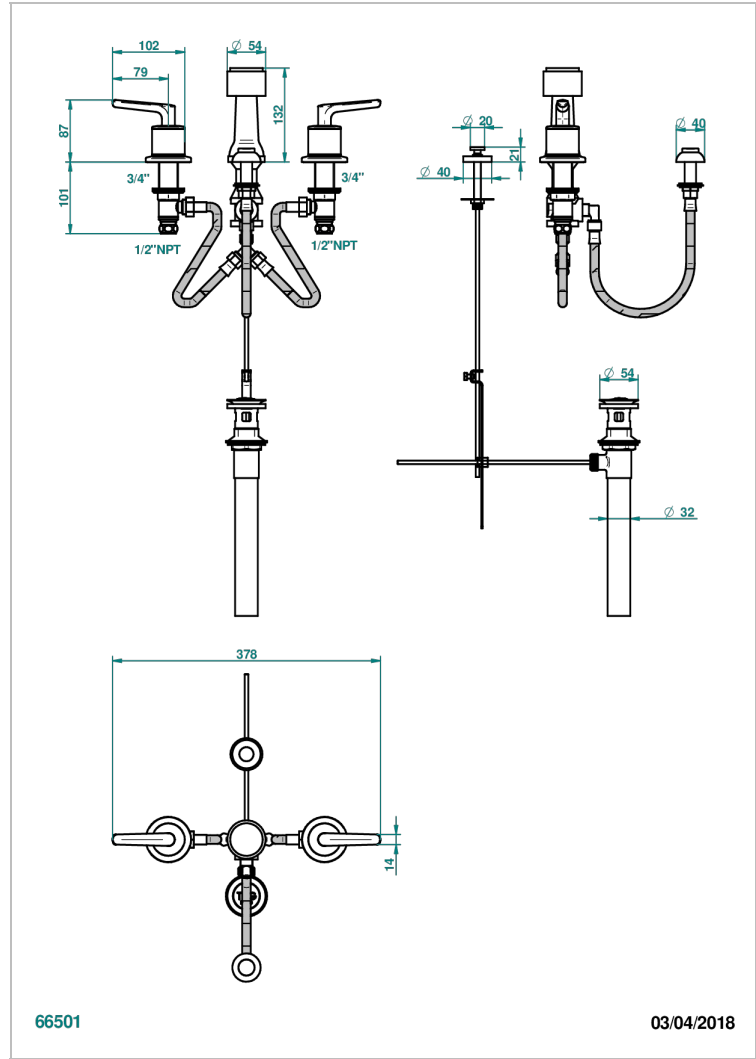

BONDI WITH LEVER HANDLES

G7G-207KA

Deck mounted 3-hole bidet with vertical spray, vacuum breaker and drain

CHARACTERISTIC

- ASME : ASME A112.18.1-2011/CSA B125.1-11

STANDARDS

AVAILABLE FINITIONS

Black ceram - D30
Blush PVD - H62
Brass color PVD - H49
Brown bronze color PVD - F33
Chrome polished - A02
Chrome polished / gold polished - G02

Matt nickel (American satin) - C01
Matt nickel color PVD - H56
Natural smoked Brass - A13
Nickel antique / Sovereign - H28
Nickel color PVD - H55
Nickel polished - B01

Soft gold - F30
Soft matt gold - F31
Umber PVD - H66