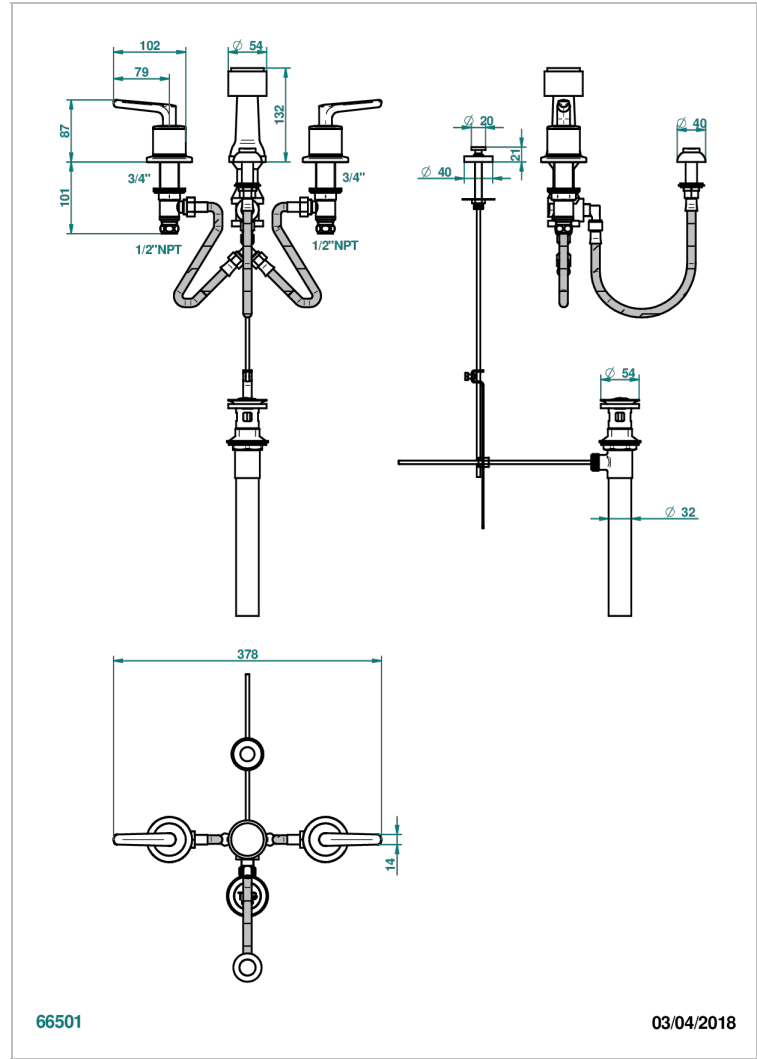

BONDI WITH LEVER

G7G-207KA

Bidet Faucet with vertical spray, drain and vacuum breaker, for bidet Kohler

CHARACTERISTIC

- ASME : ASME A112.18.1-2011/CSA B125.1-11

STANDARDS

AVAILABLE FINITIONS

Antique nickel - H28
Black ceram - D30
Blush PVD - H62
Brass color PVD - H49
Brown bronze color PVD - F33
Gold color PVD - H52

Natural smoked Brass - A13
Nickel color PVD - H55
Polished chrome (color finish) - A02
Polished chrome / Polished gold (color finish) - G02
Polished gold (color finish) - F01
Polished nickel - B01

Soft gold - F30
Soft matt gold - F31
Umber PVD - H66