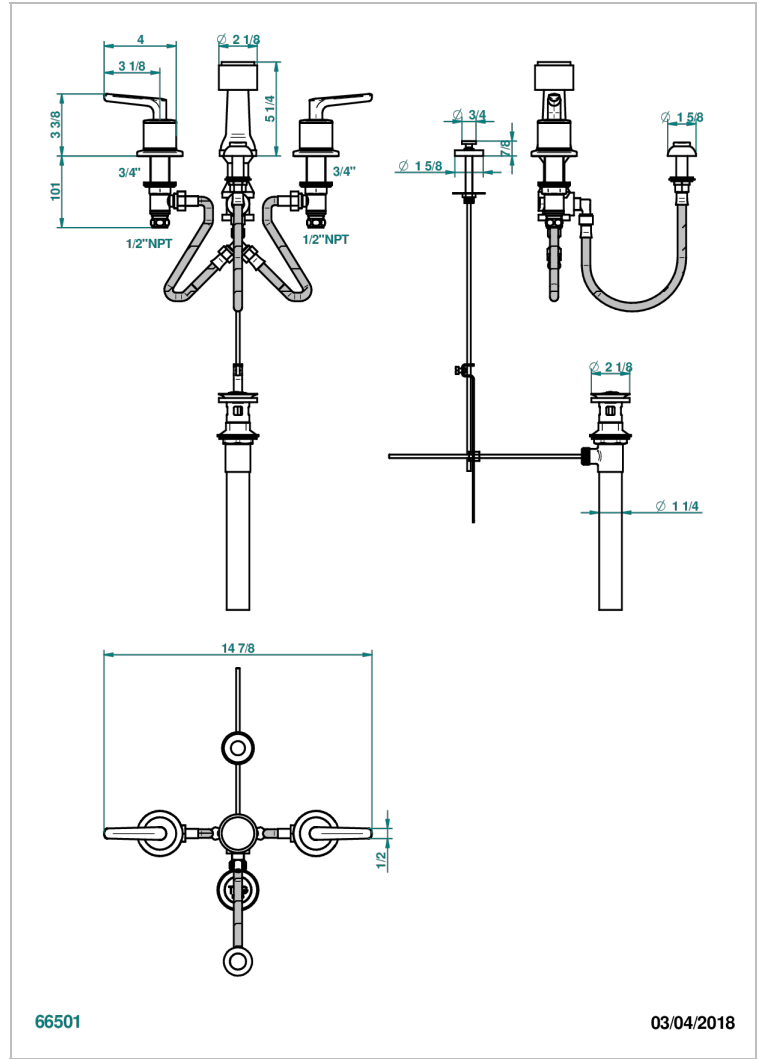

# BONDI WITH LEVER

G7G-207KA

Bidet Faucet with vertical spray, drain and vacuum breaker, for bidet Kohler