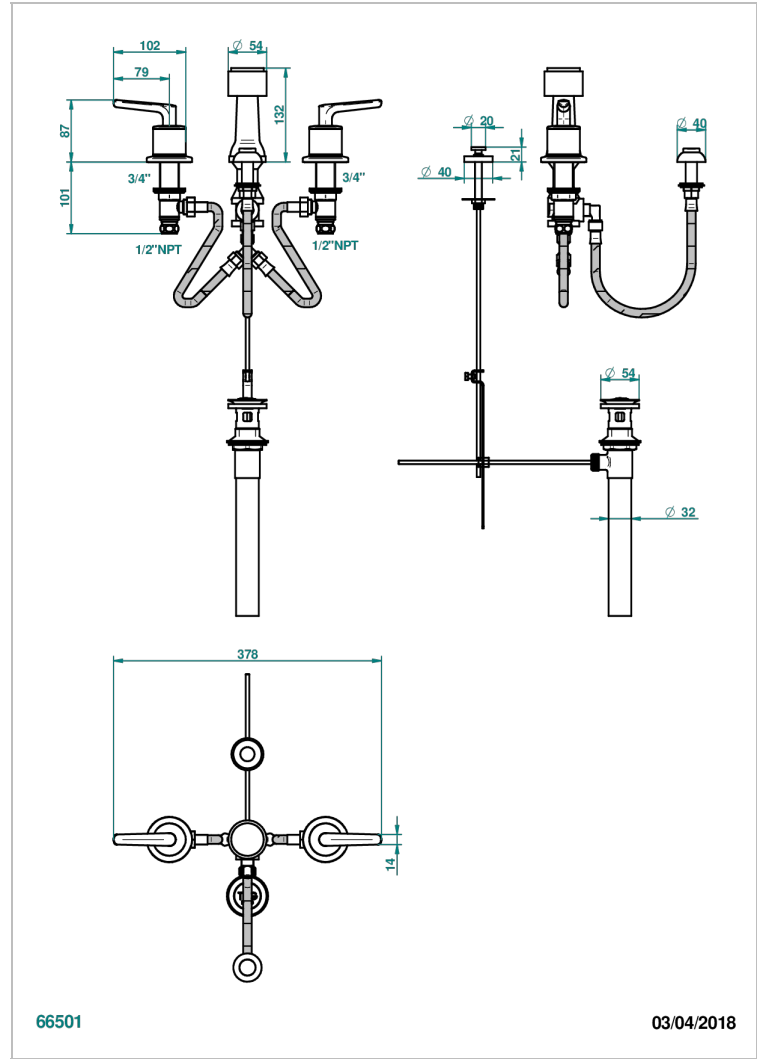

# BONDI WITH LEVER

G7G-207KA

Bidet Faucet with vertical spray, drain and vacuum breaker, for bidet Kohler