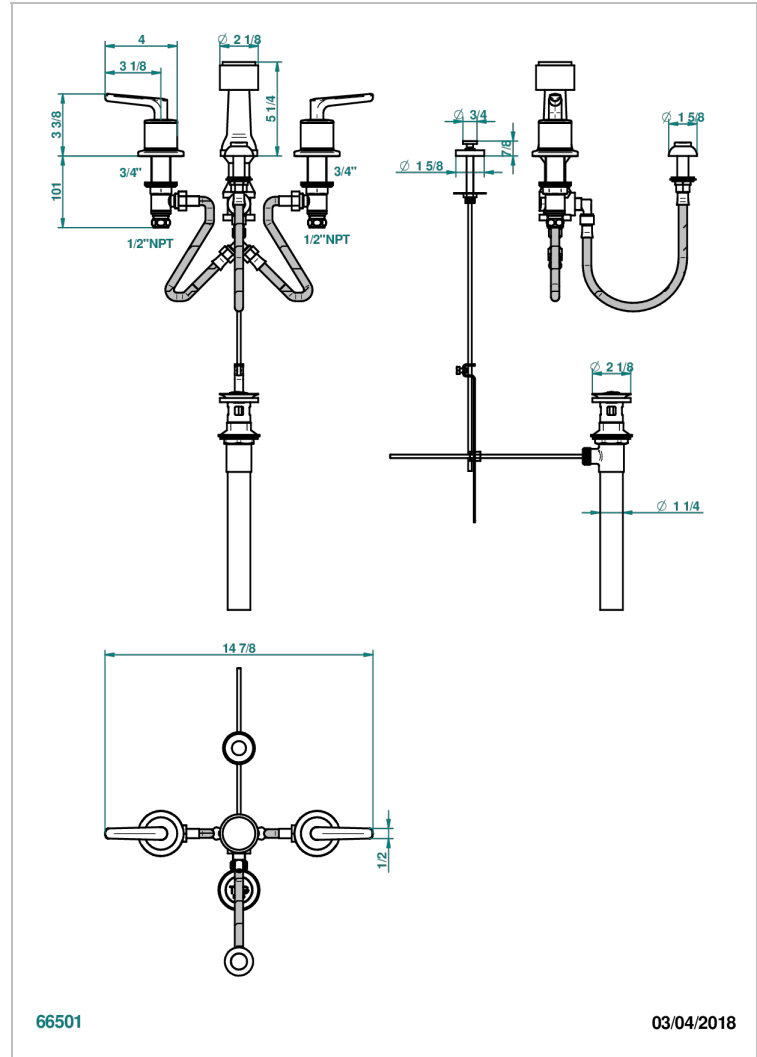

# BONDI WITH LEVER

G7G-207KA

Bidet Faucet with vertical spray, drain and vacuum breaker, for bidet Kohler