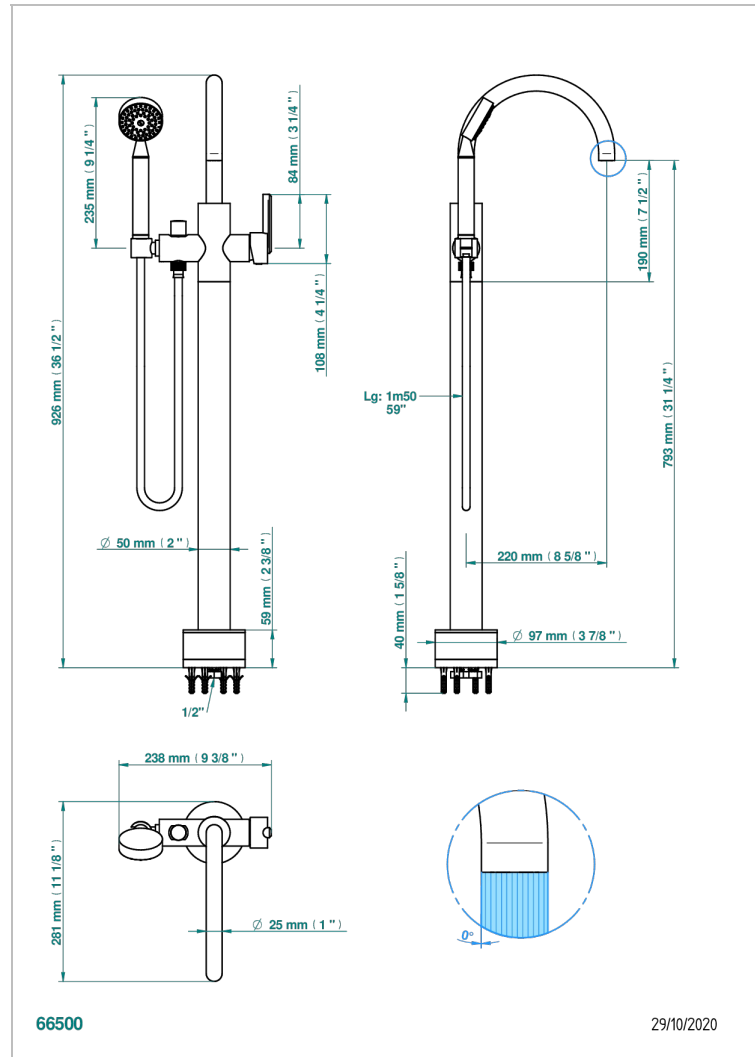

LES ONDES WITH LEVER HANDLES

G8B-6508S

THG[®]
PARIS

Free-standing single lever bath mixer with handshower with Easyclean system

CHARACTERISTIC

- Les Ondes with lever handles
- Free-standing single lever bath mixer with handshower with Easyclean system