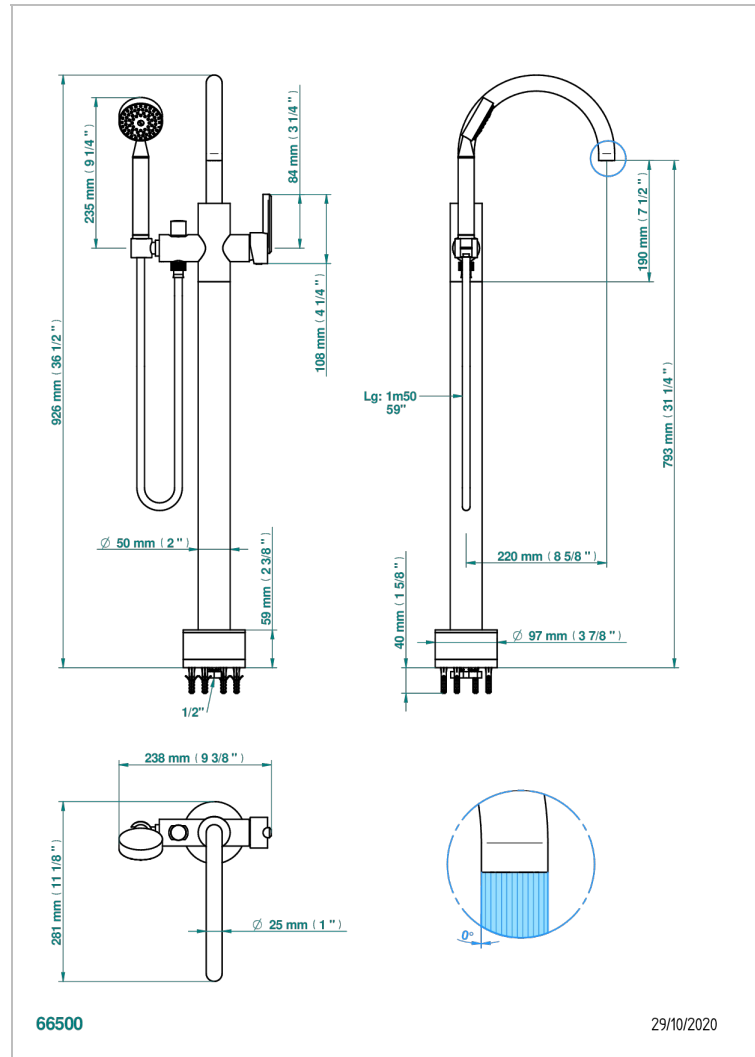

# LES ONDES WITH LEVER

G8B-6508S

Free-standing bath mixer with handshower with Easyclean system

## CHARACTERISTIC

- Les Ondes with lever
- Free-standing bath mixer with handshower with Easyclean system