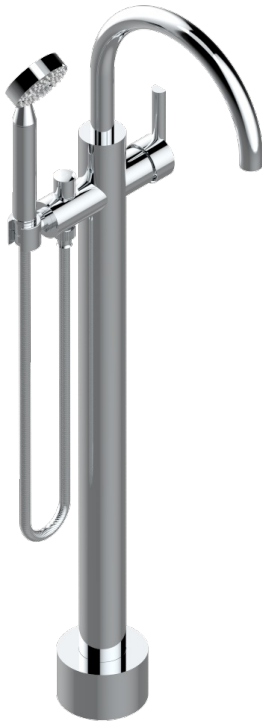

LES ONDES

G8A-6508S

Free-standing bath mixer with handshower with Easyclean system

CHARACTERISTIC

- Les Ondes
- Free-standing bath mixer with handshower with Easyclean system

AVAILABLE FINITIONS

Antique nickel - H28
Black ceram - D30
Blush PVD - H62
Brass color PVD - H49
Brown bronze color PVD - F33
Gold color PVD - H52

Graphite PVD - H64
Lacquered light bronze - D01
Matt Umber PVD - H67
Matt blush PVD - H60
Matt brass color PVD - H50
Matt brown bronze color PVD - F34

Matt chrome - C02
Matt gold - F07
Matt gold color PVD - H53
Matt graphite PVD - H65
Matt nickel (color finish) - C01
Matt nickel color PVD - H56

Natural smoked Brass - A13
Nickel color PVD - H55
Polished chrome (color finish) - A02
Polished chrome / Polished gold (color finish) - G02
Polished gold (color finish) - F01
Polished nickel - B01

Soft gold - F30
Soft matt gold - F31
Umber PVD - H66
Varnished matt antique red copper (color finish) - H07