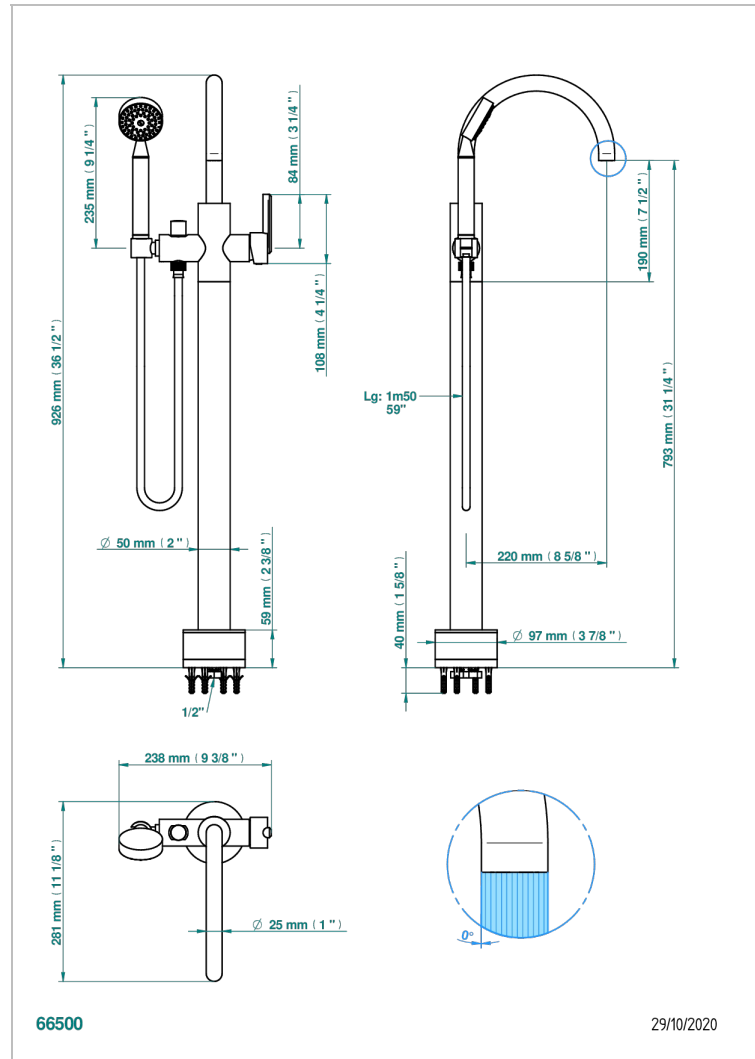

LES ONDES

G8A-6508S

Free-standing bath mixer with handshower with Easyclean system

CHARACTERISTIC

- Les Ondes
- Free-standing bath mixer with handshower with Easyclean system

AVAILABLE FINITIONS

Antique nickel - H28
Black ceram - D30
Blush PVD - H62
Brass color PVD - H49
Brown bronze color PVD - F33
Gold color PVD - H52

Natural smoked Brass - A13
Nickel color PVD - H55
Polished chrome (color finish) - A02
Polished chrome / Polished gold (color finish) - G02
Polished gold (color finish) - F01
Polished nickel - B01

Soft gold - F30
Soft matt gold - F31
Umber PVD - H66
Varnished matt antique red copper (color finish) - H07