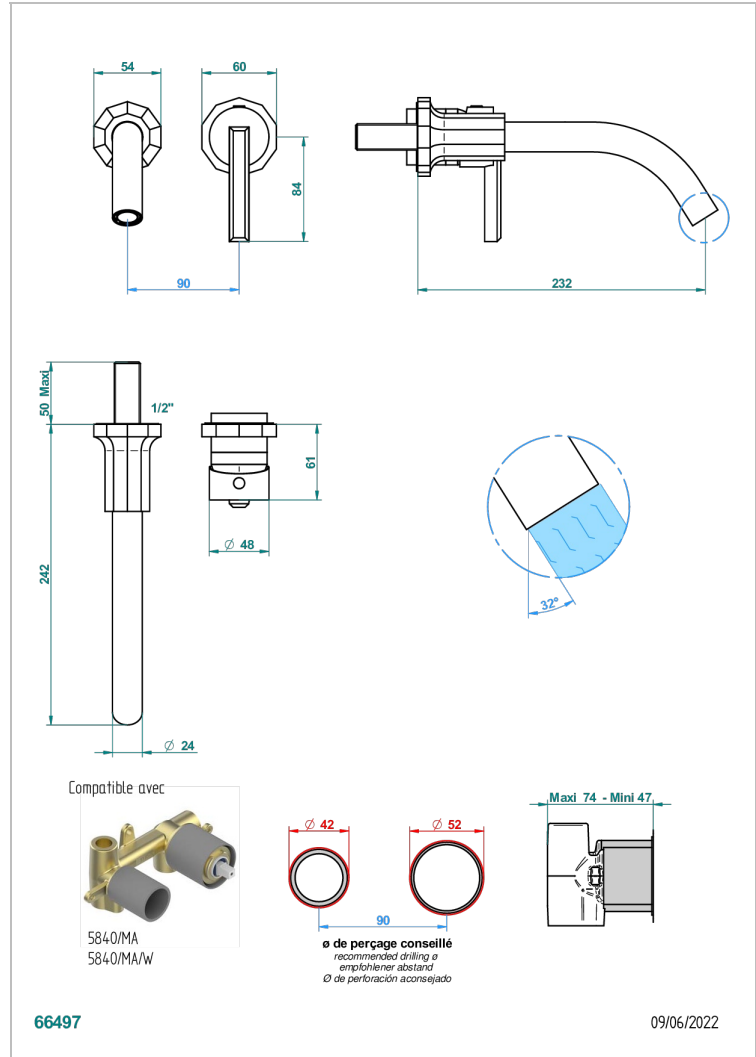

# LES ONDES WITH LEVER HANDLES

G8B-6541B

Trim only for Built-in basin mixer with spout (two x 1/2" inlets and one 1/2" outlet), without waste

## CHARACTERISTIC

- Les Ondes with lever handles
- Trim only for Built-in basin mixer with spout (two x 1/2" inlets and one 1/2" outlet), without waste

## RELATED SKU'S

- Ref. G00-5840/MAUS Rough parts for concealed wall-mounted mixer with 1/2" outlet