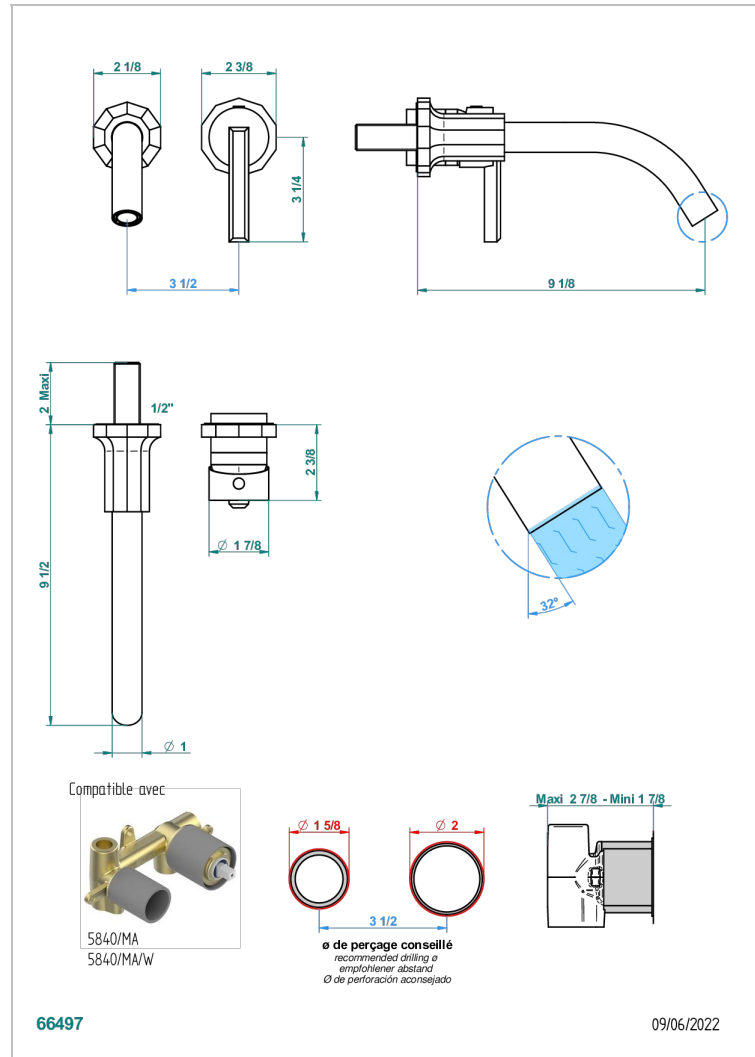

LES ONDES WITH LEVER HANDLES

G8B-6541B

Trim only for Built-in basin mixer with spout (two x 1/2" inlets and one 1/2" outlet), without waste

CHARACTERISTIC

- Les Ondes with lever handles
- Trim only for Built-in basin mixer with spout (two x 1/2" inlets and one 1/2" outlet), without waste

TECHNICAL SPECS

- Recommandé : 3 bars (max. 5 bars) - Advised : 43,5 psi (max. 72 psi)
- 8,3 l/min à 3 bars (2.2 gpm at 43.5 psi)

RELATED SKU'S

- Ref. G00-5840/MAUS Rough parts for concealed wall-mounted mixer with 1/2" outlet