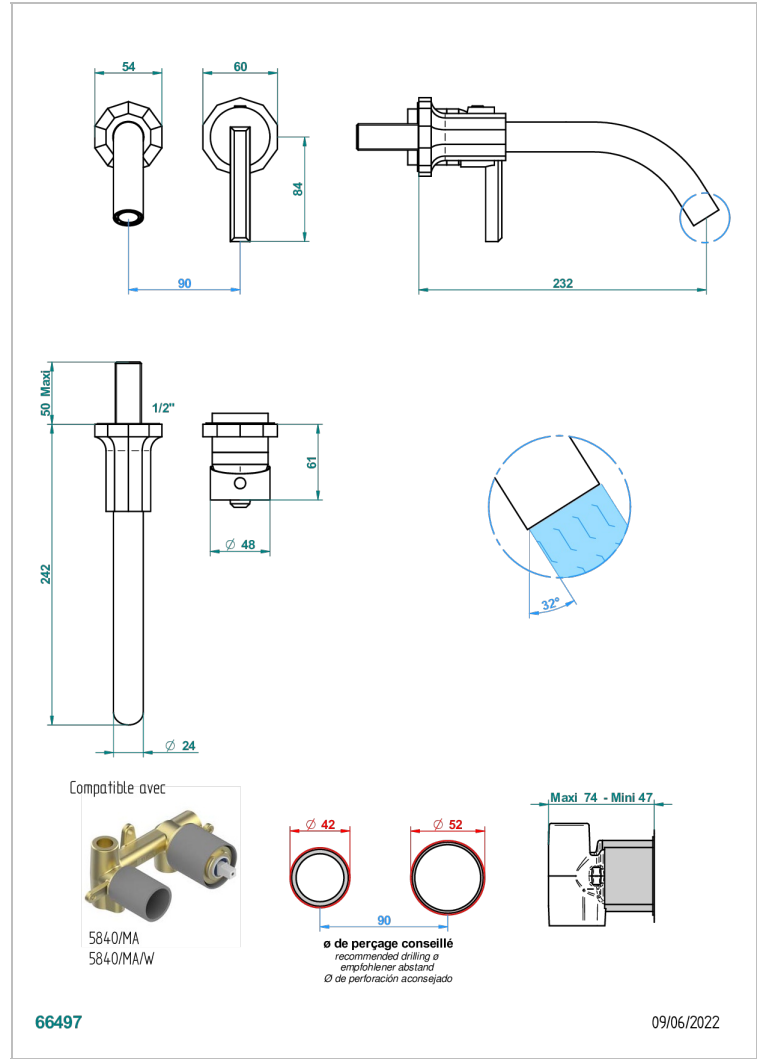

LES ONDES WITH LEVER

G8B-6541B

THG[®]
PARIS

Trim only for Built-in basin mixer with spout (two x 1/2" inlets and one 1/2" outlet), without waste

CHARACTERISTIC

- Les Ondes with lever
- Trim only for Built-in basin mixer with spout (two x 1/2" inlets and one 1/2" outlet), without waste

TECHNICAL SPECS

- Recommandé : 3 bars (max. 5 bars) - Advised : 43,5 psi (max. 72 psi)
- 8,3 l/min à 3 bars (2.2 gpm at 43.5 psi)

RELATED SKU'S

- Ref. G00-5840/MA/W Rough parts for concealed wall-mounted mixer with 1/2" outlet, for WC douche - WRAS approved