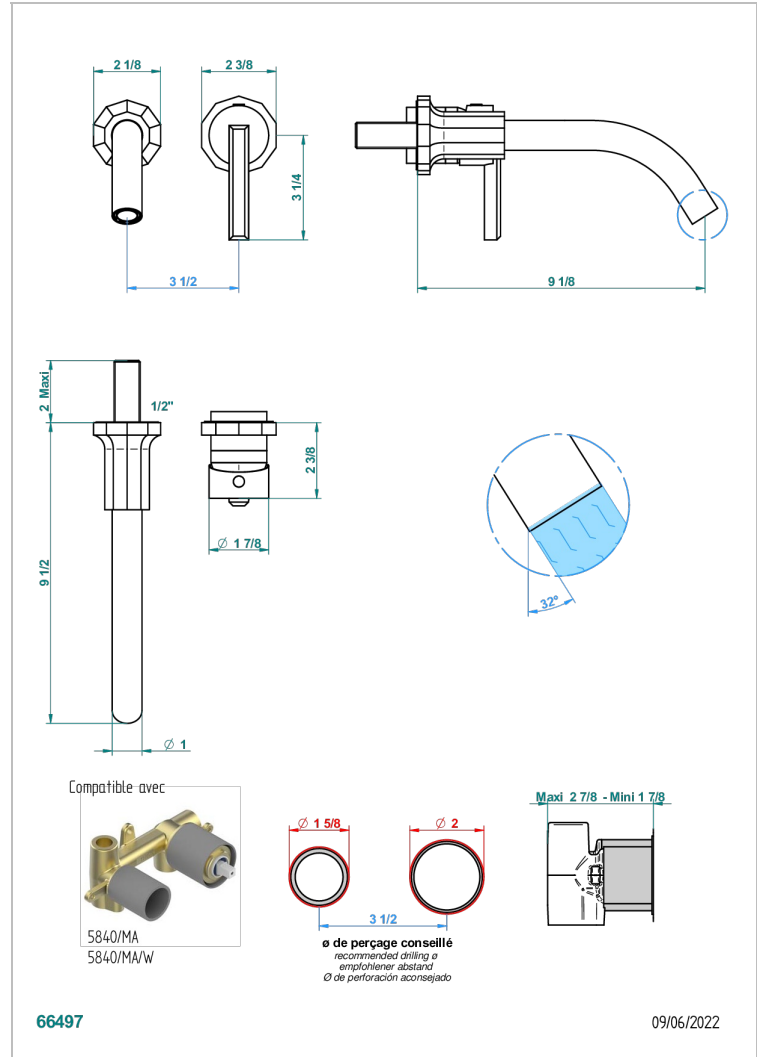

LES ONDES WITH LEVER

G8B-6541B

THG
PARIS

Trim only for Built-in basin mixer with spout (two x 1/2" inlets and one 1/2" outlet), without waste

CHARACTERISTIC

- Les Ondes with lever
- Trim only for Built-in basin mixer with spout (two x 1/2" inlets and one 1/2" outlet), without waste

TECHNICAL SPECS

- Recommandé : 3 bars (max. 5 bars) - Advised : 43,5 psi (max. 72 psi)
- 8,3 l/min à 3 bars (2.2 gpm at 43.5 psi)

RELATED SKU'S

- Ref. G00-5840/MA/W Rough parts for concealed wall-mounted mixer with 1/2" outlet, for WC douche - WRAS approved