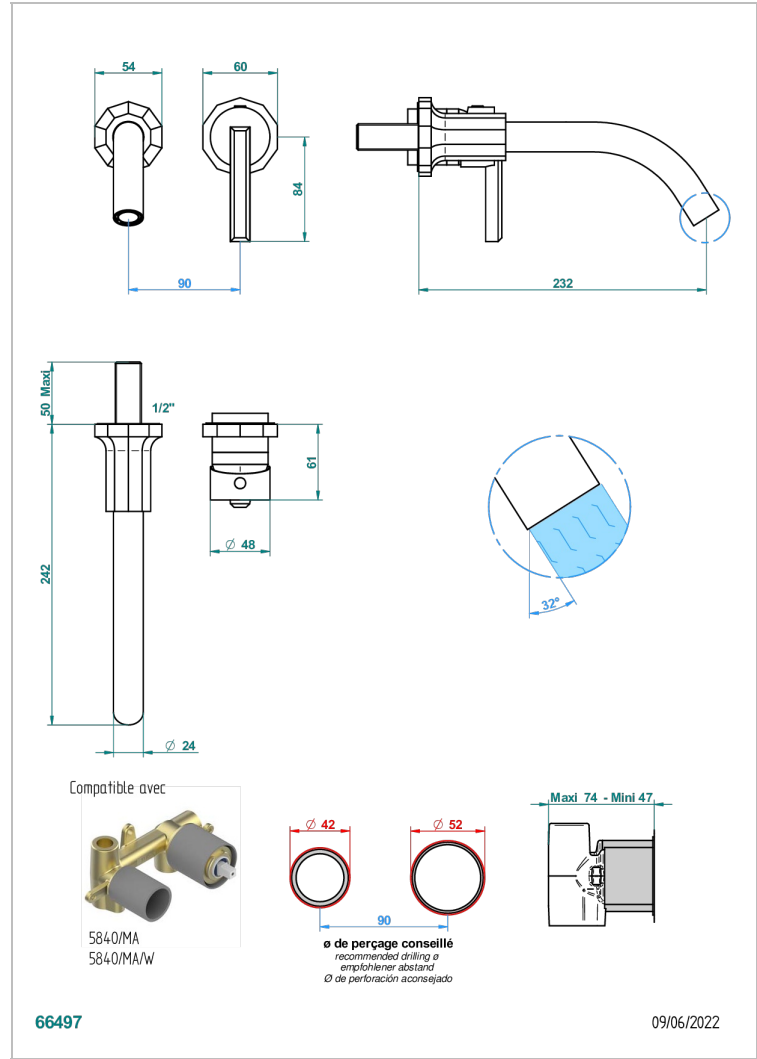

# LES ONDES WITH LEVER

G8B-6541B

THG<sup>®</sup>  
PARIS

Trim only for Built-in basin mixer with spout (two x 1/2" inlets and one 1/2" outlet), without waste

## CARACTERÍSTICAS

- Les Ondes with lever
- Trim only for Built-in basin mixer with spout (two x 1/2" inlets and one 1/2" outlet), without waste

## PRODUCTOS RELACIONADOS

- Ref. G00-5840/MA Parte empotrada para mezclador mural con salida hembra 1/2