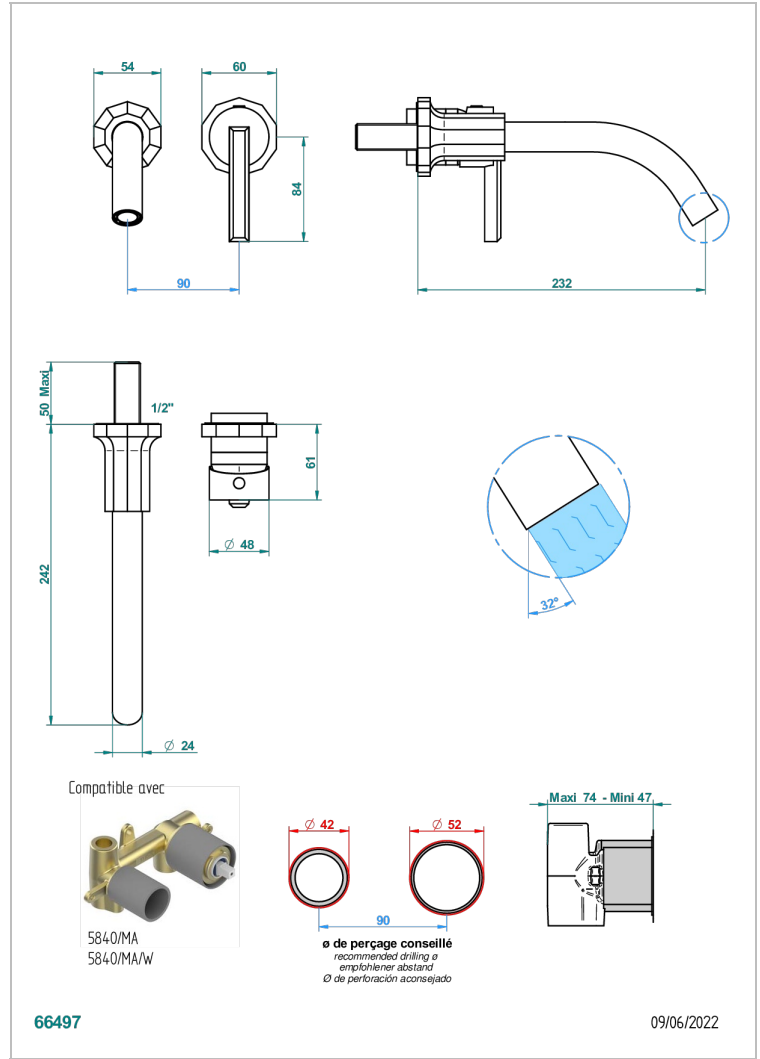

LES ONDES WITH LEVER

G8B-6541B

THG[®]
PARIS

Trim only for Built-in basin mixer with spout (two x 1/2" inlets and one 1/2" outlet), without waste

CHARACTERISTIC

- Les Ondes with lever
- Trim only for Built-in basin mixer with spout (two x 1/2" inlets and one 1/2" outlet), without waste

TECHNICAL SPECS

- Recommandé : 3 bars (max. 5 bars) - Advised : 43,5 psi (max. 72 psi)
- 8,3 l/min à 3 bars (2.2 gpm at 43.5 psi)

RELATED SKU'S

- Ref. G00-5840/MA Rough parts for concealed wall-mounted mixer with 1/2" outlet