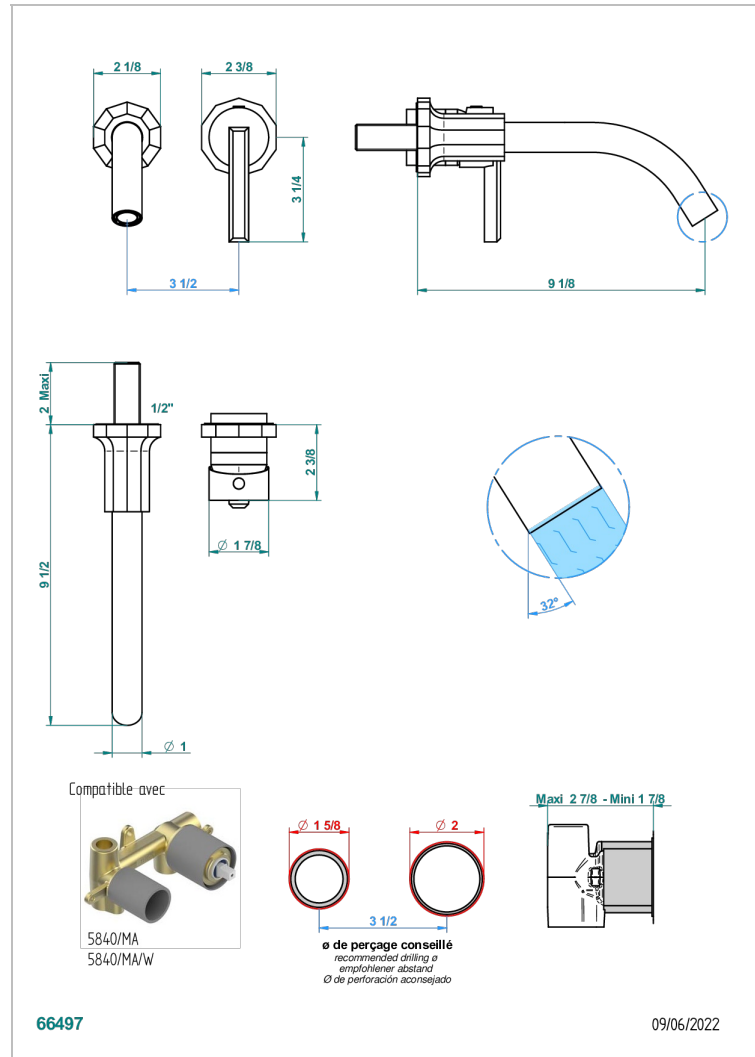

LES ONDES WITH LEVER

G8B-6541B

THG[®]
PARIS

Trim only for Built-in basin mixer with spout (two x 1/2" inlets and one 1/2" outlet), without waste

CARACTERÍSTICAS

- Les Ondes with lever
- Trim only for Built-in basin mixer with spout (two x 1/2" inlets and one 1/2" outlet), without waste

ESPECIFICACIONES TÉCNICAS

- Recommandé : 3 bars (max. 5 bars) - Advised : 43,5 psi (max. 72 psi)
- 8,3 l/min à 3 bars (2.2 gpm at 43.5 psi)

PRODUCTOS RELACIONADOS

- Ref. G00-5840/MA Parte empotrada para mezclador mural con salida hembra 1/2"