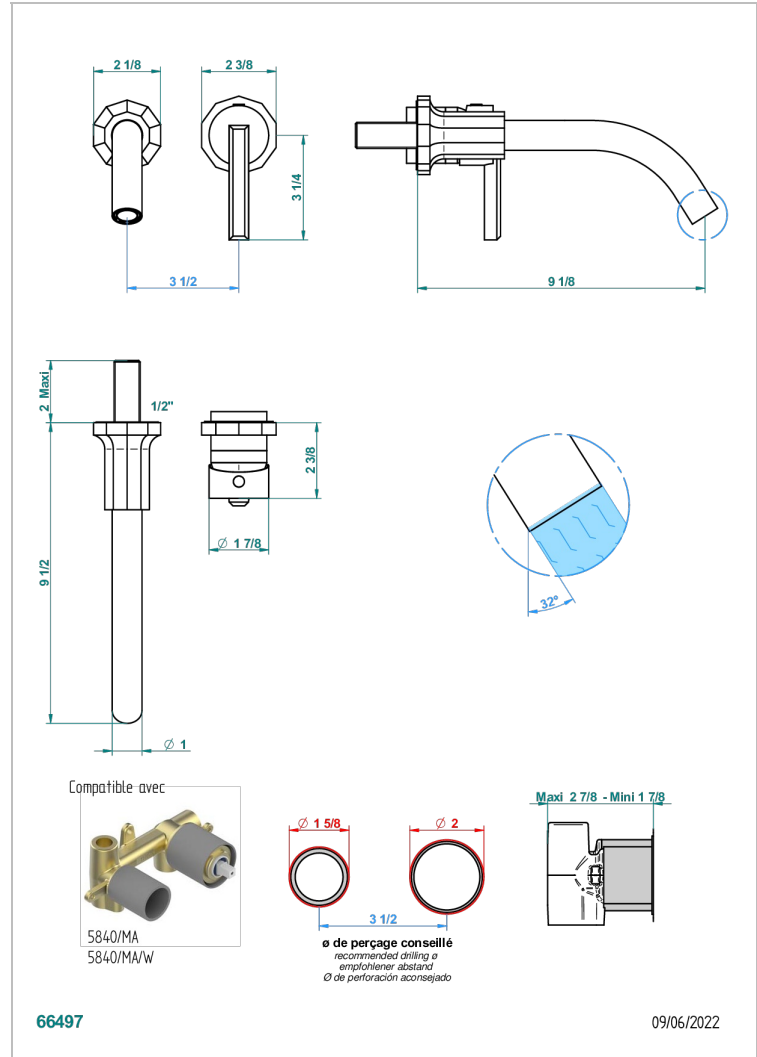

# LES ONDES WITH LEVER

G8B-6541B

THG  
PARIS

Trim only for Built-in basin mixer with spout (two x 1/2" inlets and one 1/2" outlet), without waste

## CHARACTERISTIC

- Les Ondes with lever
- Trim only for Built-in basin mixer with spout (two x 1/2" inlets and one 1/2" outlet), without waste

## RELATED SKU'S

- Ref. G00-5840/MA Rough parts for concealed wall-mounted mixer with 1/2" outlet