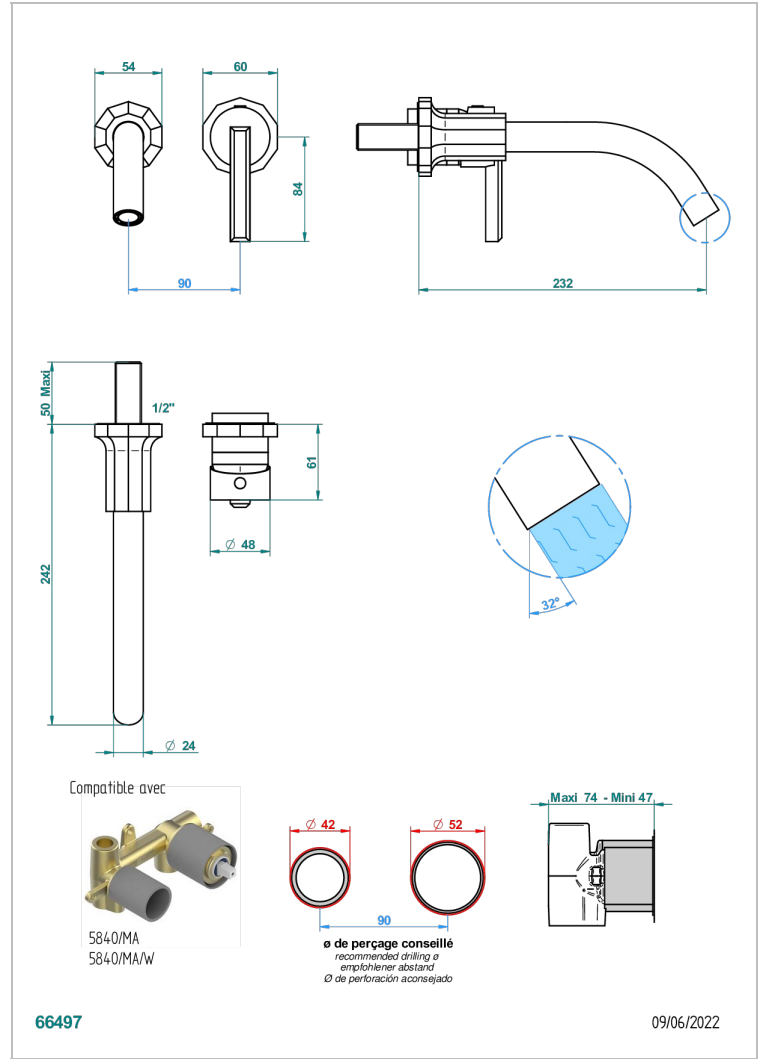

LES ONDES WITH LEVER

G8B-6541B

THG[®]
PARIS

Trim only for Built-in basin mixer with spout (two x 1/2" inlets and one 1/2" outlet), without waste

CHARACTERISTIC

- Les Ondes with lever
- Trim only for Built-in basin mixer with spout (two x 1/2" inlets and one 1/2" outlet), without waste

TECHNICAL SPECS

- Recommandé : 3 bars (max. 5 bars) - Advised : 43,5 psi (max. 72 psi)
- 8,3 l/min à 3 bars (2.2 gpm at 43.5 psi)

RELATED SKU'S

- Ref. G00-5840/MA Rough parts for concealed wall-mounted mixer with 1/2" outlet