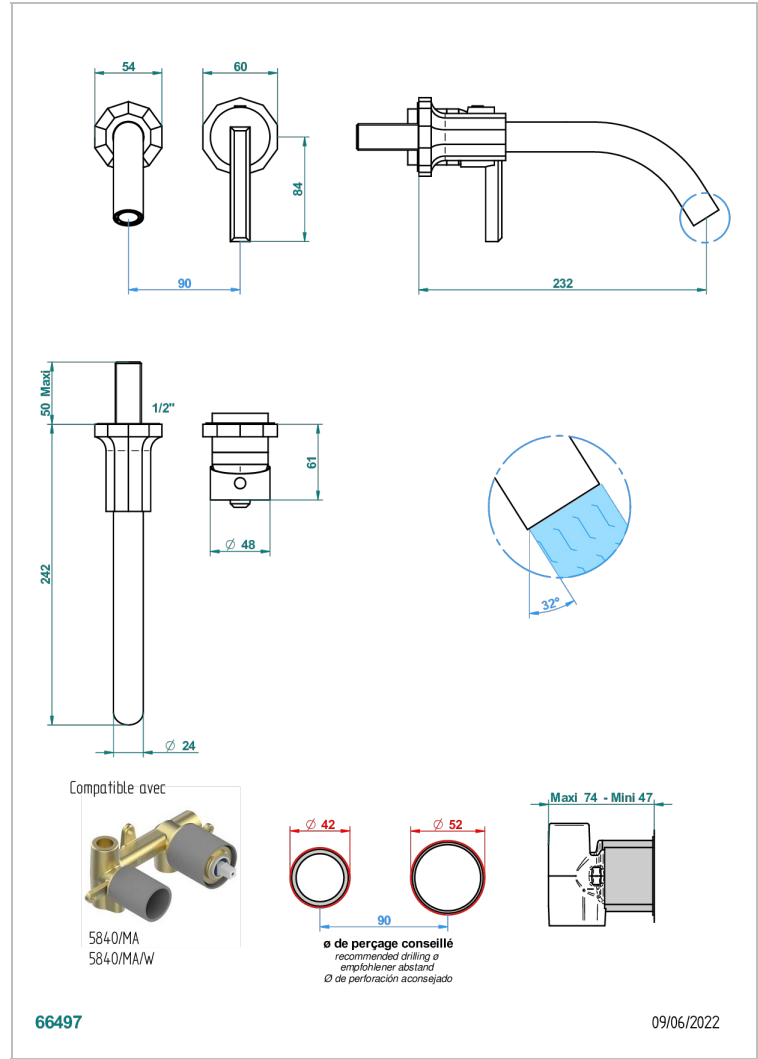

LES ONDES WITH LEVER

G8B-6541B

THG[®]
PARIS

Trim only for Built-in basin mixer with spout (two x 1/2" inlets and one 1/2" outlet), without waste

特色

- Les Ondes with lever
- Trim only for Built-in basin mixer with spout (two x 1/2" inlets and one 1/2" outlet), without waste

技术特征

- Recommandé : 3 bars (max. 5 bars) - Advised : 43,5 psi (max. 72 psi)
- 8,3 l/min à 3 bars (2.2 gpm at 43.5 psi)

相关的SKU

- Ref. G00-5840/MA 卫浴套装, 含: 入墙式弯管出水管, 1米25强化软管, 触控式花洒和托勾, 美国标准

可选饰面

Black ceram - D30
Blush PVD - H62
Graphite PVD - H64
Matt Umber PVD - H67
Matt blush PVD - H60
Matt graphite PVD - H65