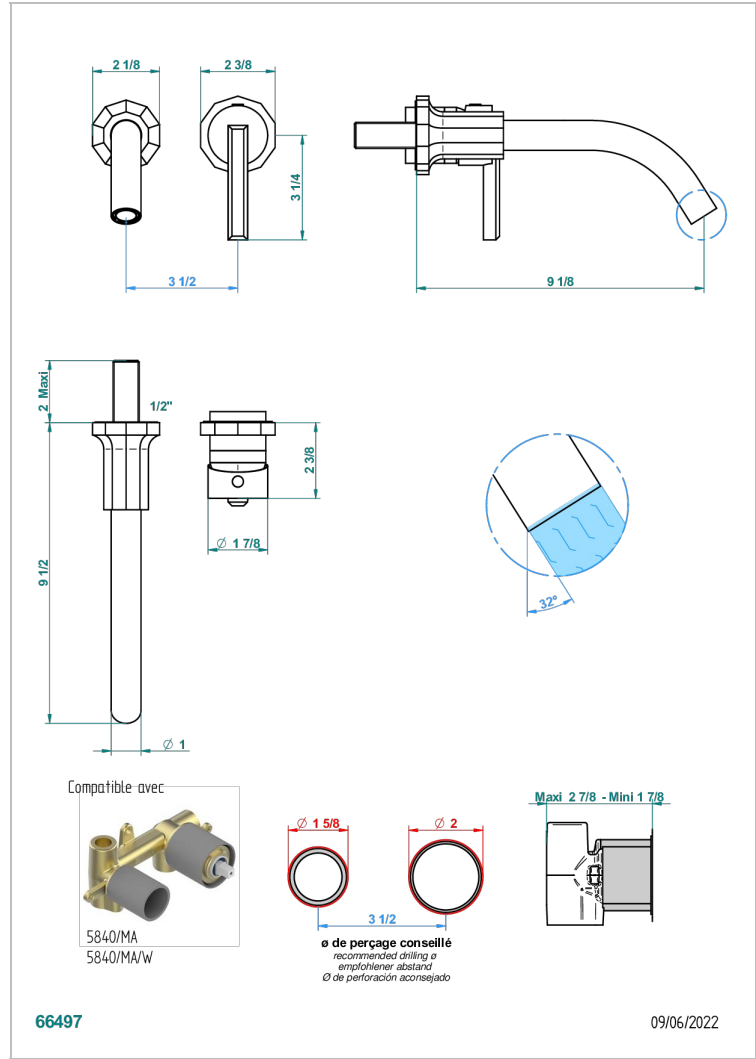

LES ONDES WITH LEVER

G8B-6541B

THG
PARIS

Trim only for Built-in basin mixer with spout (two x 1/2" inlets and one 1/2" outlet), without waste

CHARACTERISTIC

- Les Ondes with lever
- Trim only for Built-in basin mixer with spout (two x 1/2" inlets and one 1/2" outlet), without waste

TECHNICAL SPECS

- Recommandé : 3 bars (max. 5 bars) - Advised : 43,5 psi (max. 72 psi)
- 8,3 l/min à 3 bars (2.2 gpm at 43.5 psi)

RELATED SKU'S

- Ref. G00-5840/MA Rough parts for concealed wall-mounted mixer with 1/2" outlet