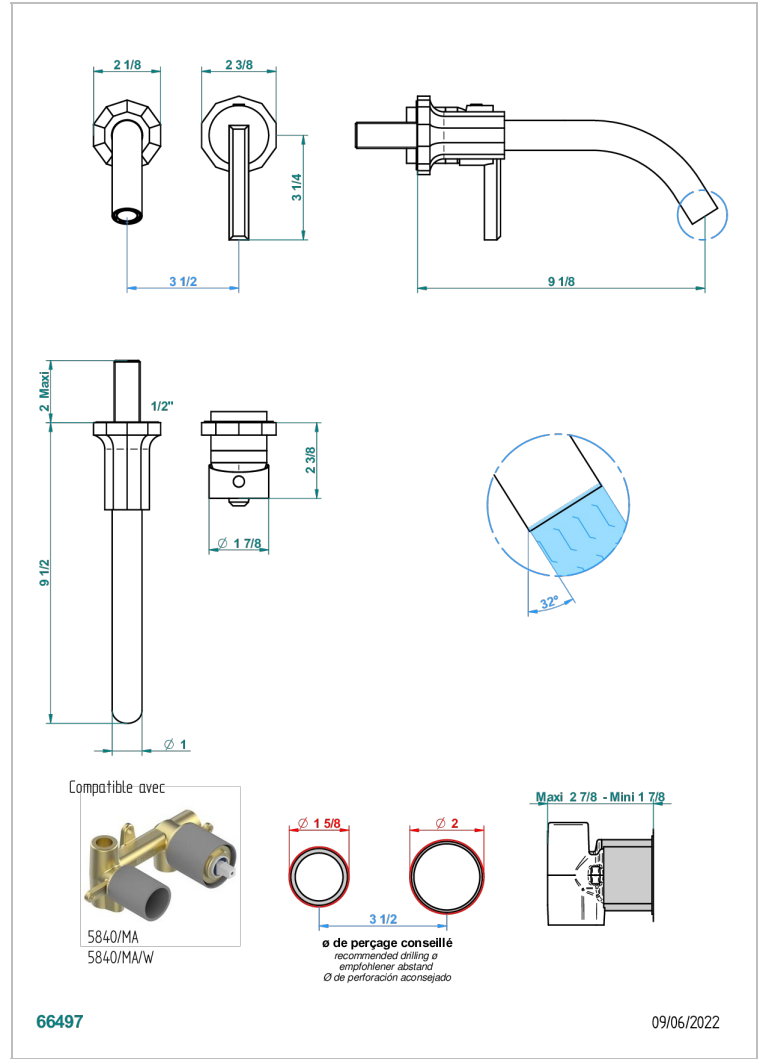

LES ONDES WITH LEVER

G8B-6541B

THG
PARIS

Trim only for Built-in basin mixer with spout (two x 1/2" inlets and one 1/2" outlet), without waste

特色

- Les Ondes with lever
- Trim only for Built-in basin mixer with spout (two x 1/2" inlets and one 1/2" outlet), without waste

技术特征

- Recommandé : 3 bars (max. 5 bars) - Advised : 43,5 psi (max. 72 psi)
- 8,3 l/min à 3 bars (2.2 gpm at 43.5 psi)

相关的SKU

- Ref. G00-5840/MA 卫浴套装, 含: 入墙式弯管出水管, 1米25强化软管, 触控式花洒和托勾, 美国标准

可选饰面

Black ceram - D30
Blush PVD - H62
Graphite PVD - H64
Matt Umber PVD - H67
Matt blush PVD - H60
Matt graphite PVD - H65