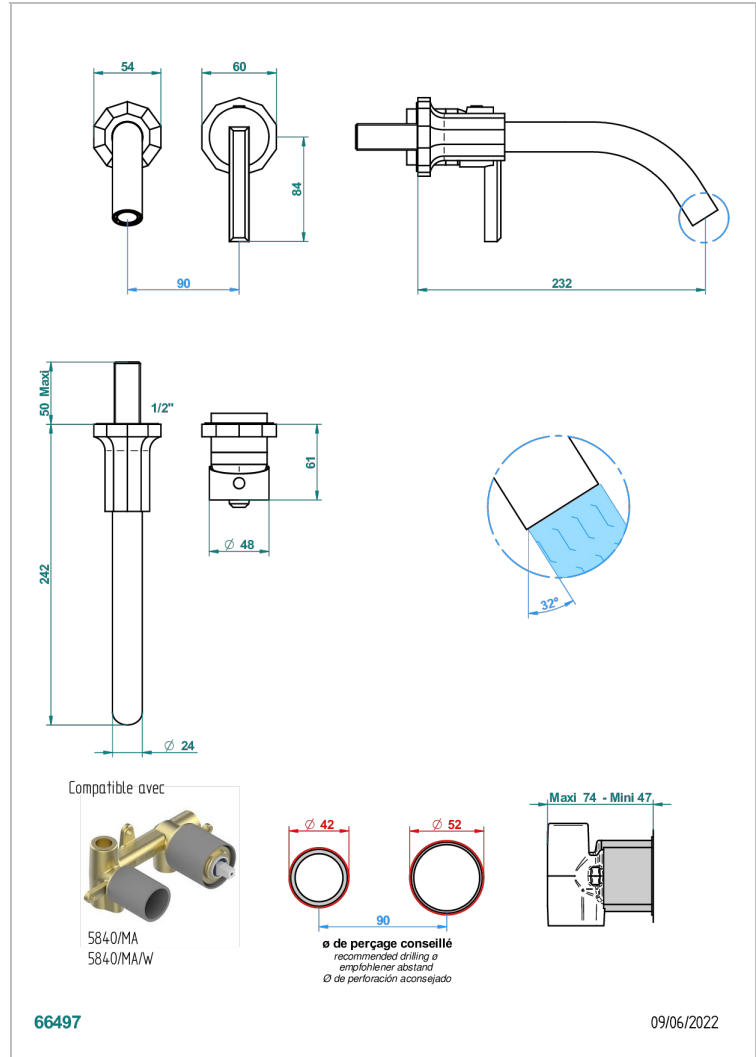

# LES ONDES

G8A-6541B

THG  
PARIS

Trim only for Built-in basin mixer with spout (two x 1/2" inlets and one 1/2" outlet), without waste

## CHARACTERISTIC

- Les Ondes
- Trim only for Built-in basin mixer with spout (two x 1/2" inlets and one 1/2" outlet), without waste

## RELATED SKU'S

- Ref. G00-5840/MAUS Rough parts for concealed wall-mounted mixer with 1/2" outlet