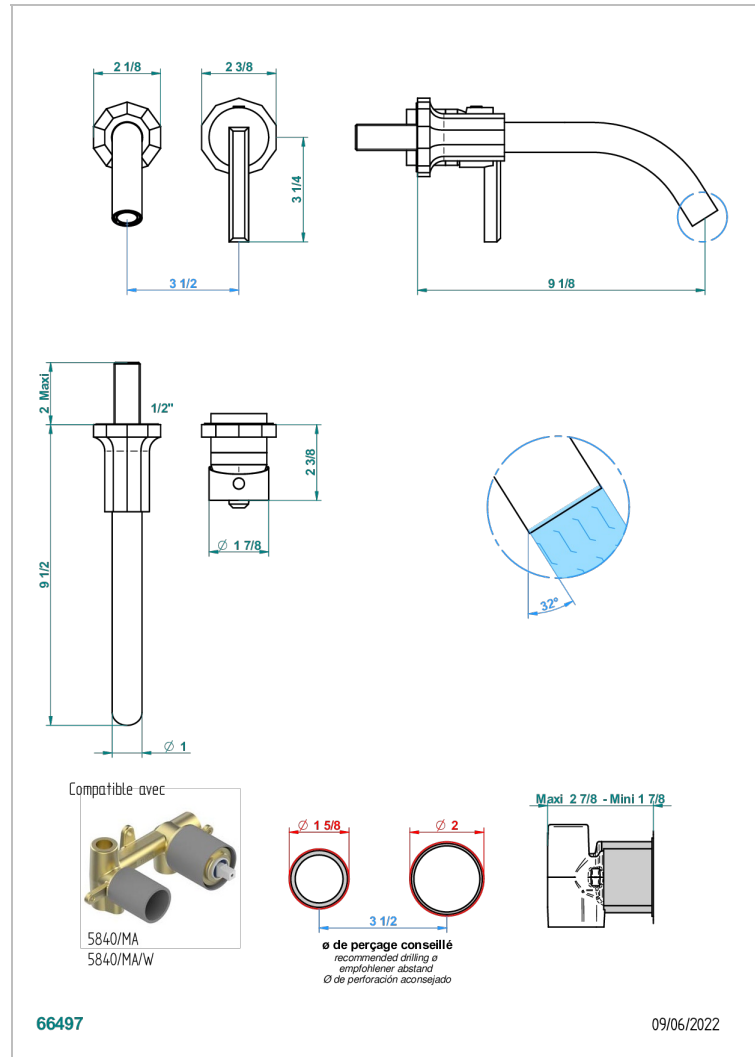

LES ONDES

G8A-6541B

THG[®]
PARIS

Trim only for Built-in basin mixer with spout (two x 1/2" inlets and one 1/2" outlet), without waste

CHARACTERISTIC

- Les Ondes
- Trim only for Built-in basin mixer with spout (two x 1/2" inlets and one 1/2" outlet), without waste

TECHNICAL SPECS

- Recommandé : 3 bars (max. 5 bars) - Advised : 43,5 psi (max. 72 psi)
- 8,3 l/min à 3 bars (2.2 gpm at 43.5 psi)

RELATED SKU'S

- Ref. G00-5840/MAUS Rough parts for concealed wall-mounted mixer with 1/2" outlet