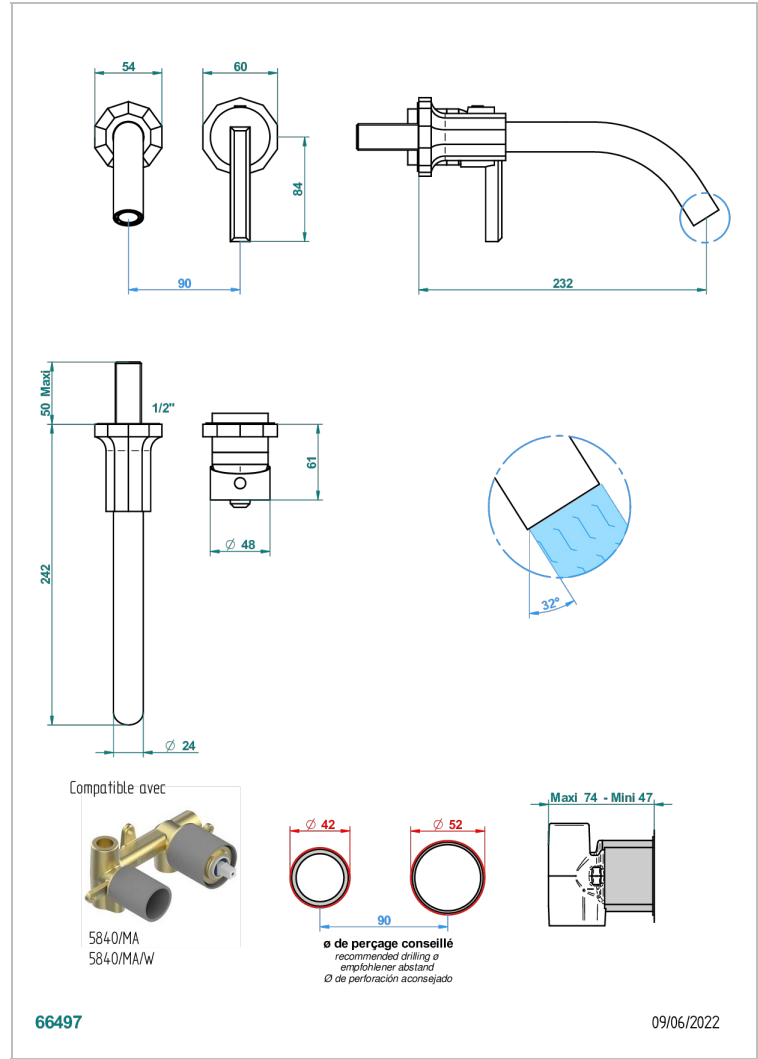

LES ONDES

G8A-6541B

THG
PARIS

Trim only for Built-in basin mixer with spout (two x 1/2" inlets and one 1/2" outlet), without waste

CARACTERÍSTICAS

- Les Ondes
- Trim only for Built-in basin mixer with spout (two x 1/2" inlets and one 1/2" outlet), without waste

ESPECIFICACIONES TÉCNICAS

- Recommandé : 3 bars (max. 5 bars) - Advised : 43,5 psi (max. 72 psi)
- 8,3 l/min à 3 bars (2.2 gpm at 43.5 psi)

PRODUCTOS RELACIONADOS

- Ref. G00-5840/MA Parte empotrada para mezclador mural con salida hembra 1/2