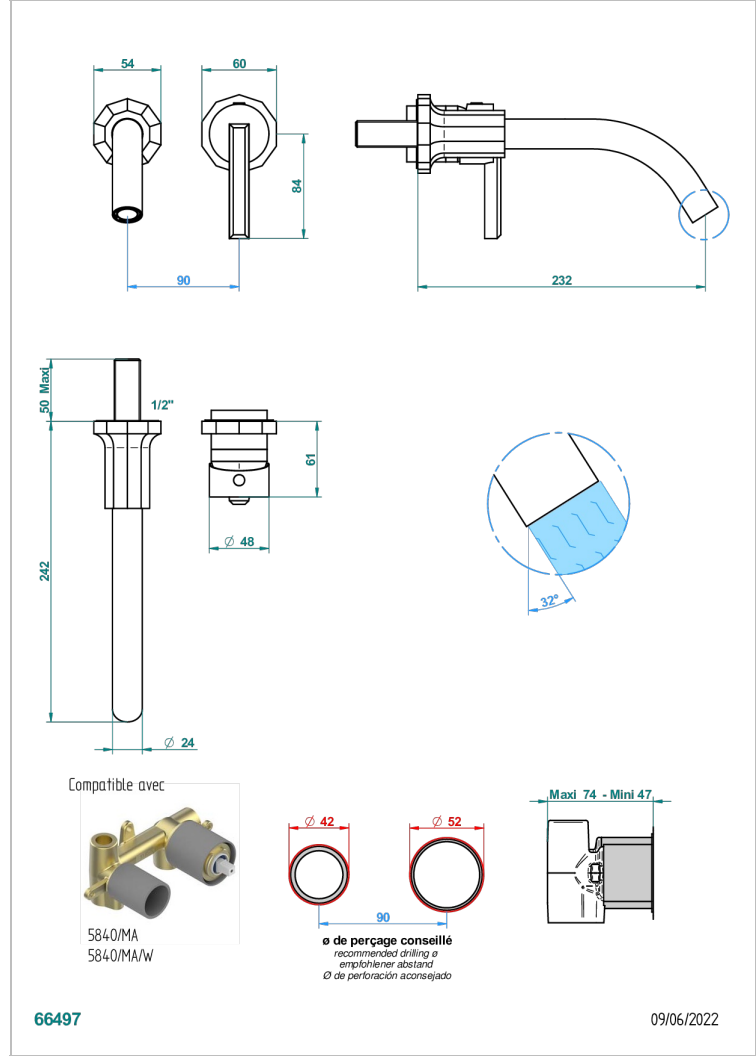

# LES ONDES

G8A-6541B

THG<sup>®</sup>  
PARIS

Trim only for Built-in basin mixer with spout (two x 1/2" inlets and one 1/2" outlet), without waste

## CHARACTERISTIC

- Les Ondes
- Trim only for Built-in basin mixer with spout (two x 1/2" inlets and one 1/2" outlet), without waste

## RELATED SKU'S

- Ref. G00-5840/MA Rough parts for concealed wall-mounted mixer with 1/2" outlet