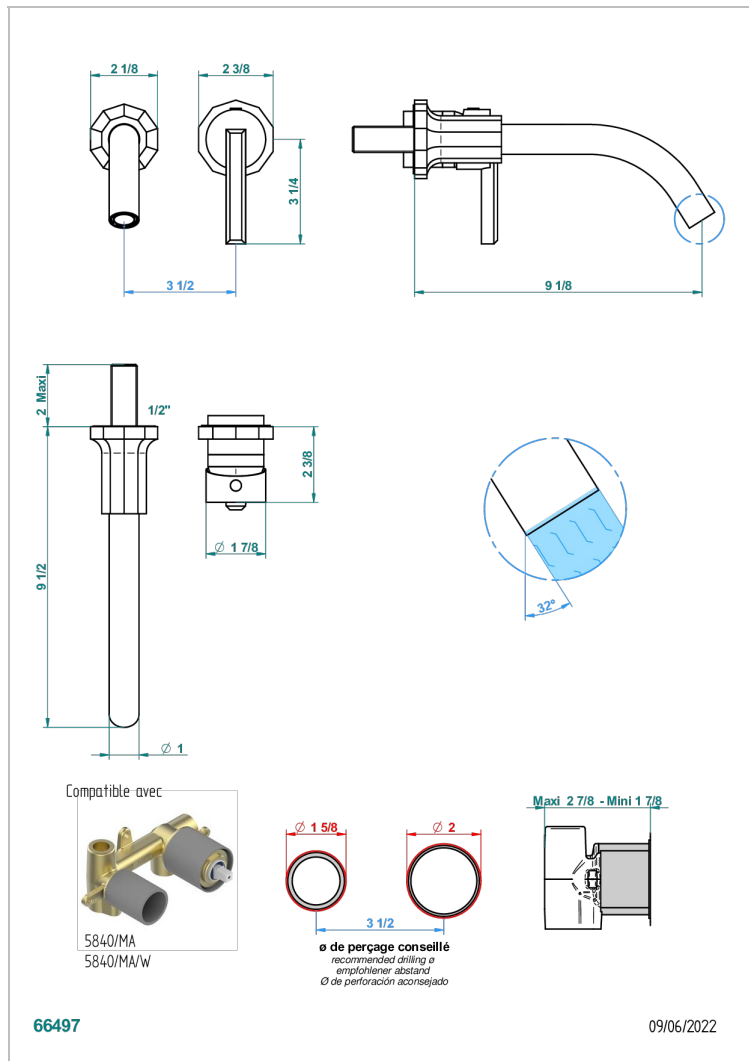

LES ONDES

G8A-6541B

THG[®]
PARIS

Trim only for Built-in basin mixer with spout (two x 1/2" inlets and one 1/2" outlet), without waste

CARACTERÍSTICAS

- Les Ondes
- Trim only for Built-in basin mixer with spout (two x 1/2" inlets and one 1/2" outlet), without waste

ESPECIFICACIONES TÉCNICAS

- Recommandé : 3 bars (max. 5 bars) - Advised : 43,5 psi (max. 72 psi)
- 8,3 l/min à 3 bars (2.2 gpm at 43.5 psi)

PRODUCTOS RELACIONADOS

- Ref. G00-5840/MA Parte empotrada para mezclador mural con salida hembra 1/2