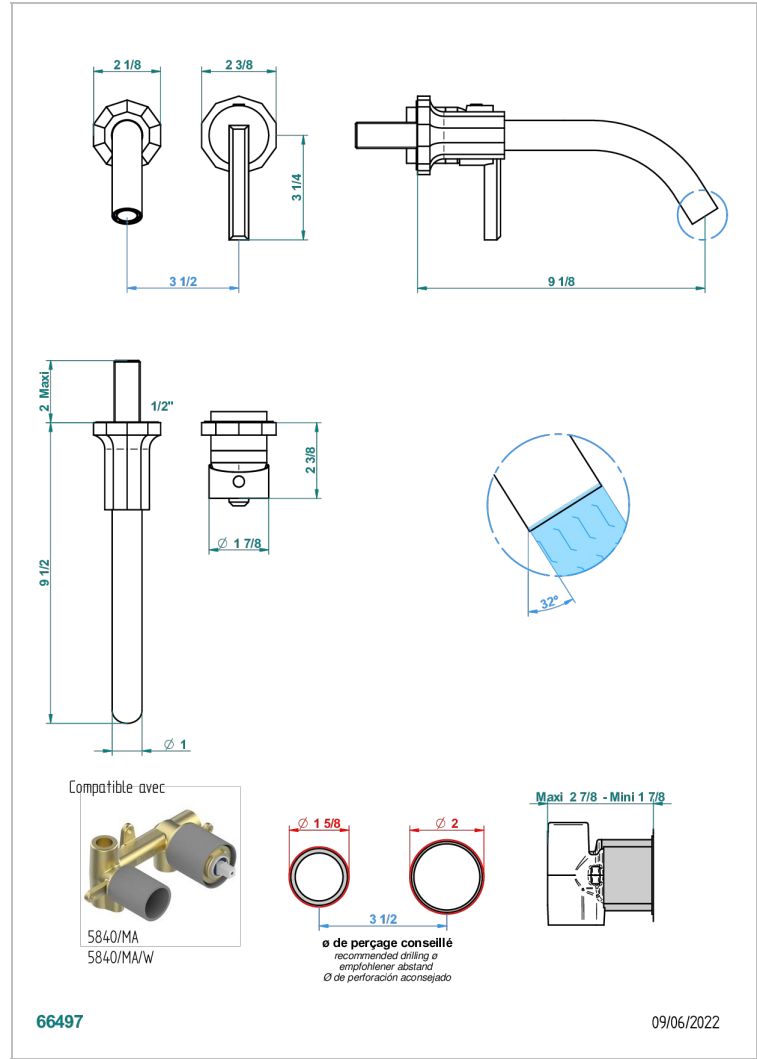

# LES ONDES

G8A-6541B

THG  
PARIS

Trim only for Built-in basin mixer with spout (two x 1/2" inlets and one 1/2" outlet), without waste

## CHARACTERISTIC

- Les Ondes
- Trim only for Built-in basin mixer with spout (two x 1/2" inlets and one 1/2" outlet), without waste

## RELATED SKU'S

- Ref. G00-5840/MA Rough parts for concealed wall-mounted mixer with 1/2" outlet