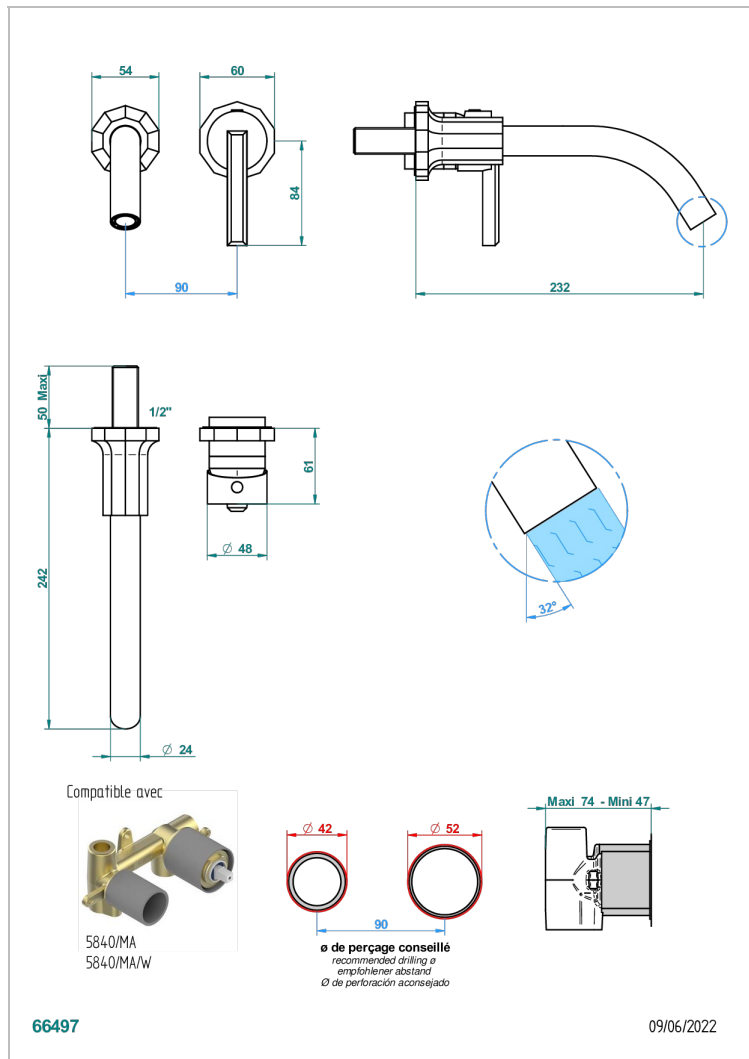

LES ONDES

G8A-6541B

THG
PARIS

Trim only for Built-in basin mixer with spout (two x 1/2" inlets and one 1/2" outlet), without waste

CARACTERÍSTICAS

- Les Ondes
- Trim only for Built-in basin mixer with spout (two x 1/2" inlets and one 1/2" outlet), without waste

ESPECIFICACIONES TÉCNICAS

- Recommandé : 3 bars (max. 5 bars) - Advised : 43,5 psi (max. 72 psi)
- 8,3 l/min à 3 bars (2.2 gpm at 43.5 psi)

PRODUCTOS RELACIONADOS

- Ref. G00-5840/MA Parte empotrada para mezclador mural con salida hembra 1/2