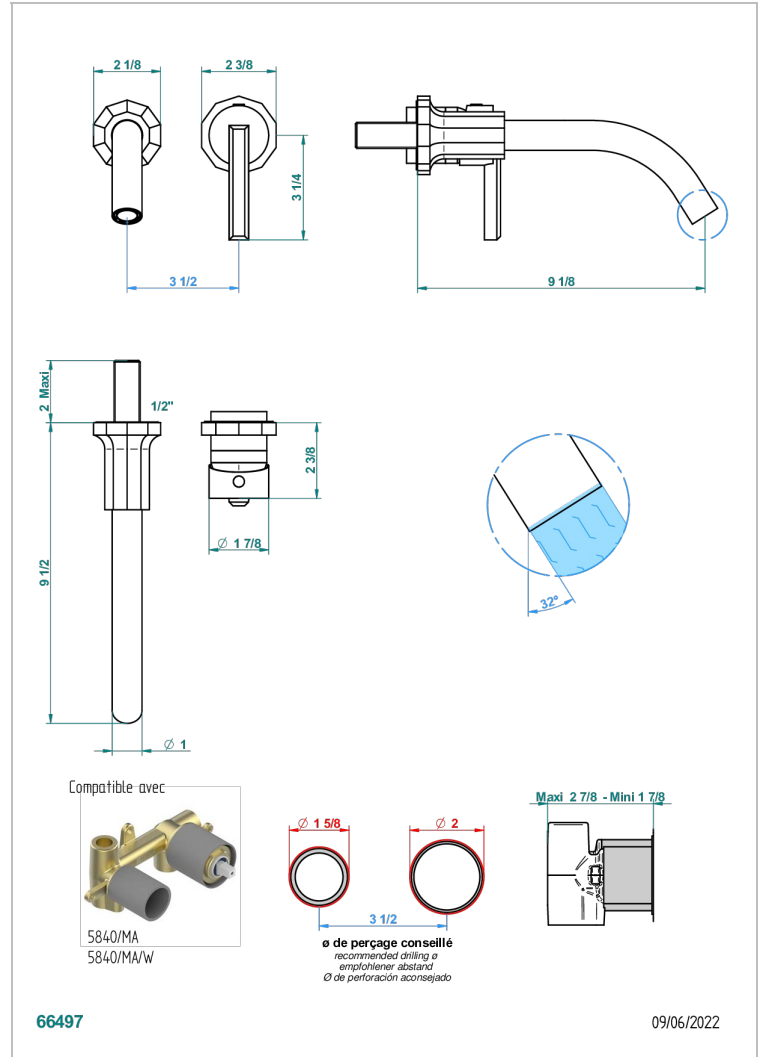

LES ONDES

G8A-6541B

THG[®]
PARIS

Trim only for Built-in basin mixer with spout (two x 1/2" inlets and one 1/2" outlet), without waste

CARACTERÍSTICAS

- Les Ondes
- Trim only for Built-in basin mixer with spout (two x 1/2" inlets and one 1/2" outlet), without waste

ESPECIFICACIONES TÉCNICAS

- Recommandé : 3 bars (max. 5 bars) - Advised : 43,5 psi (max. 72 psi)
- 8,3 l/min à 3 bars (2.2 gpm at 43.5 psi)

PRODUCTOS RELACIONADOS

- Ref. G00-5840/MA Parte empotrada para mezclador mural con salida hembra 1/2"