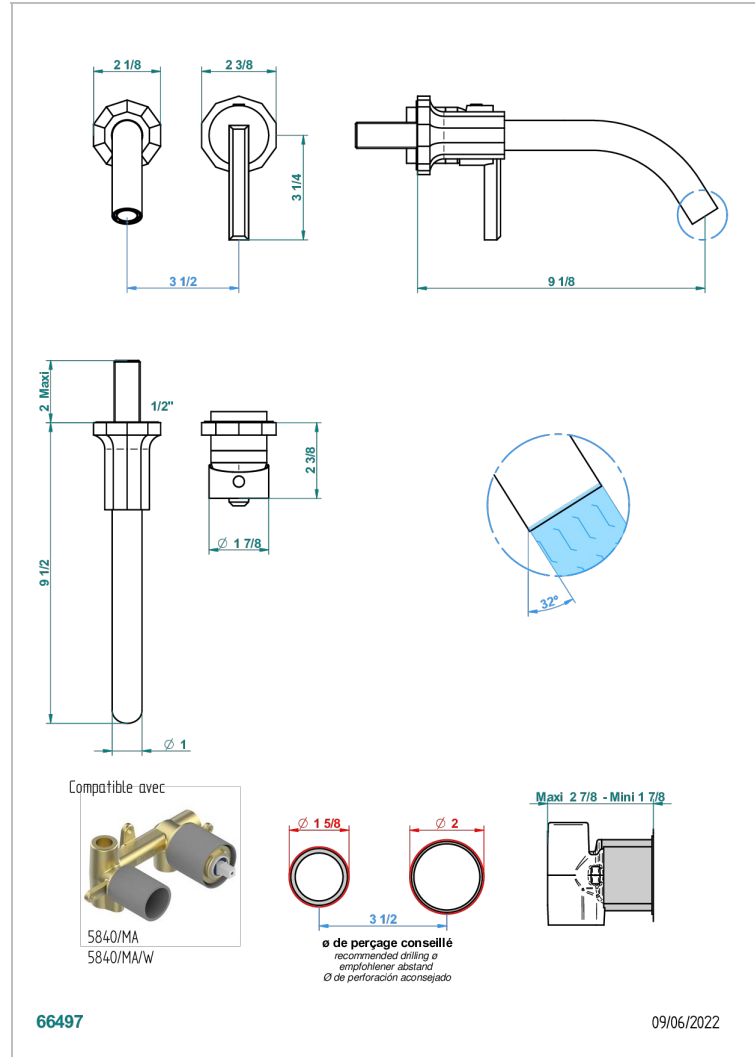

# LES ONDES

G8A-6541B

THG  
PARIS

Trim only for Built-in basin mixer with spout (two x 1/2" inlets and one 1/2" outlet), without waste

## CHARACTERISTIC

- Les Ondes
- Trim only for Built-in basin mixer with spout (two x 1/2" inlets and one 1/2" outlet), without waste

## RELATED SKU'S

- Ref. G00-5840/MA Rough parts for concealed wall-mounted mixer with 1/2" outlet