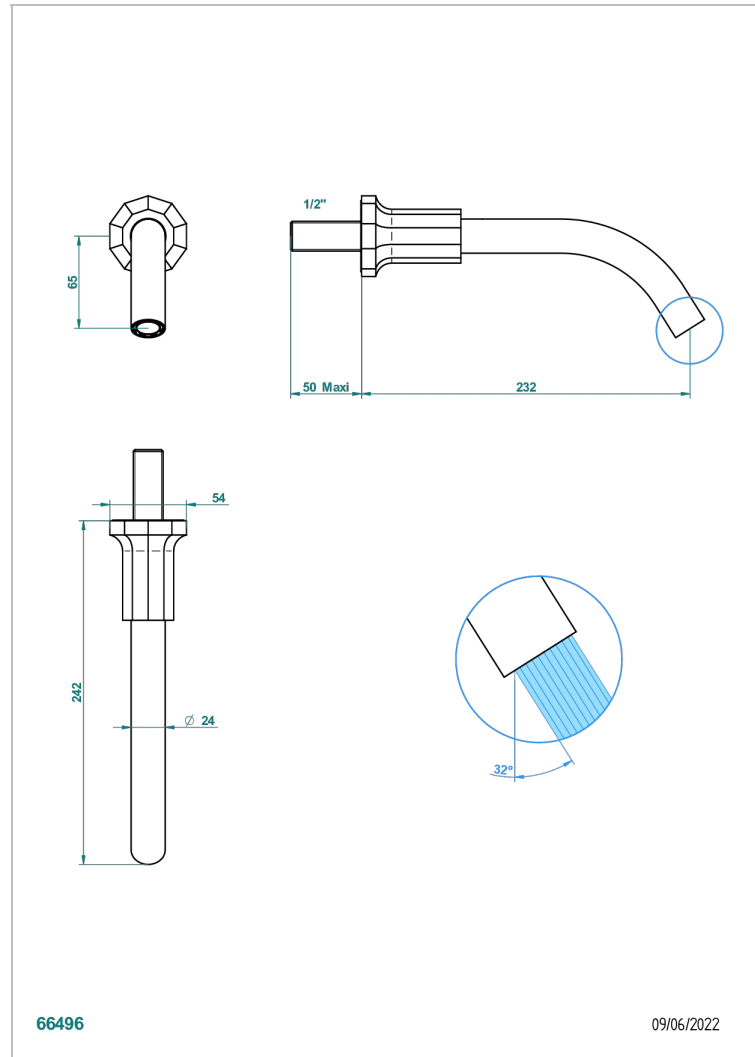

LES ONDES WITH LEVER HANDLES

G8B-22GAB

Wall mounted basin, goliath spout, 1/2" , without T junction

THG[®]
PARIS

CHARACTERISTIC

- Les Ondes with lever handles
- Wall mounted basin, goliath spout, 1/2" , without T junction

TECHNICAL SPECS

- Recommandé : 3 bars (max. 5 bars) - Advised : 43,5 psi (max. 72 psi)
- 8,3 l/min à 3 bars (2.2 gpm at 43.5 psi)

AVAILABLE FINITIONS

Black ceram - D30

Blush PVD - H62

Brass color PVD - H49