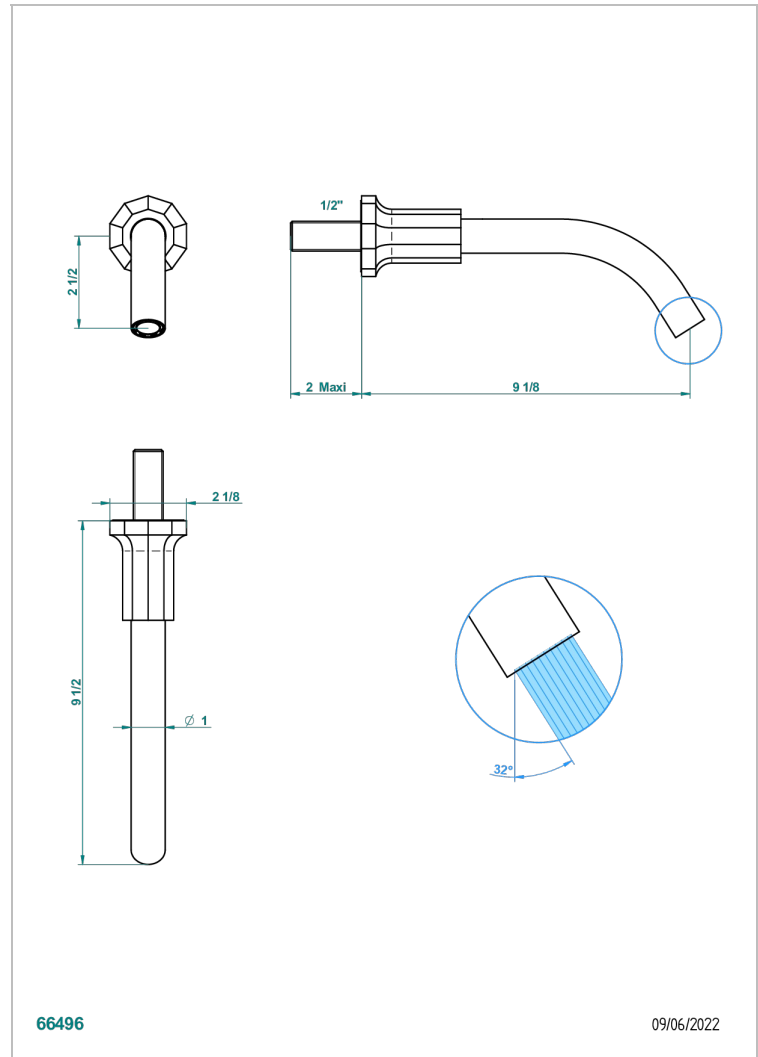

LES ONDES WITH LEVER HANDLES

G8B-22GAB

Wall mounted basin, goliath spout, 1/2" , without T junction

THG[®]
PARIS

CHARACTERISTIC

- Les Ondes with lever handles
- Wall mounted basin, goliath spout, 1/2" , without T junction

TECHNICAL SPECS

- Recommandé : 3 bars (max. 5 bars) - Advised : 43,5 psi (max. 72 psi)
- 8,3 l/min à 3 bars (2.2 gpm at 43.5 psi)

AVAILABLE FINITIONS

Black ceram - D30

Blush PVD - H62

Brass color PVD - H49